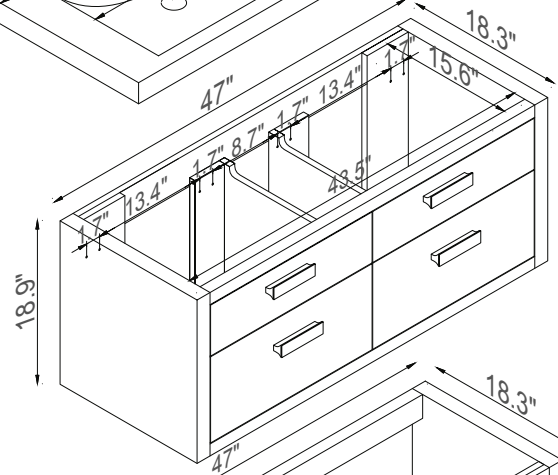

Streamline

Master Cabinet

K1820-098-48-51