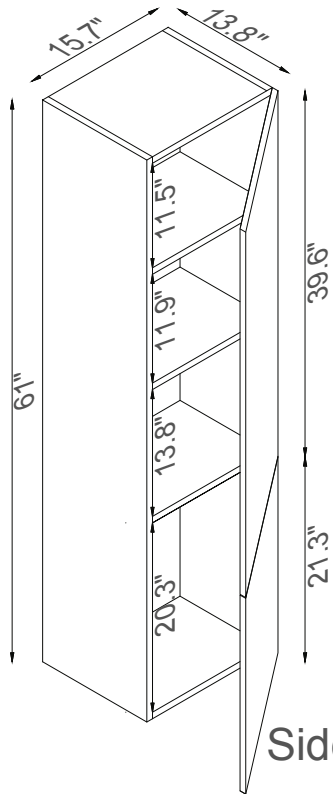

Streamline

Basin

Side Cab.

Master Cabinet

Side Cab.

K1820-170-48-51MR2S