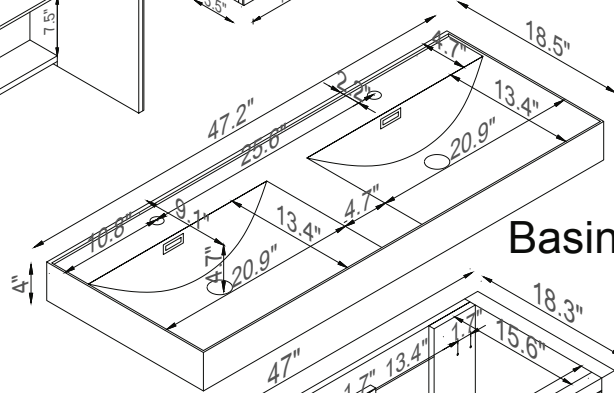

Streamline

Basin

Side Cab.

Master Cabinet

Side Cab.

K1820-170-48-51MR2S