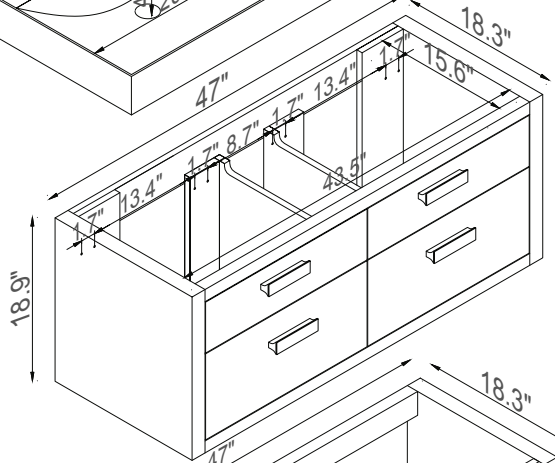

Streamline

Basin

Side Cab.

Master Cabinet

Side Cab.

K1820-170-48-51MR2S