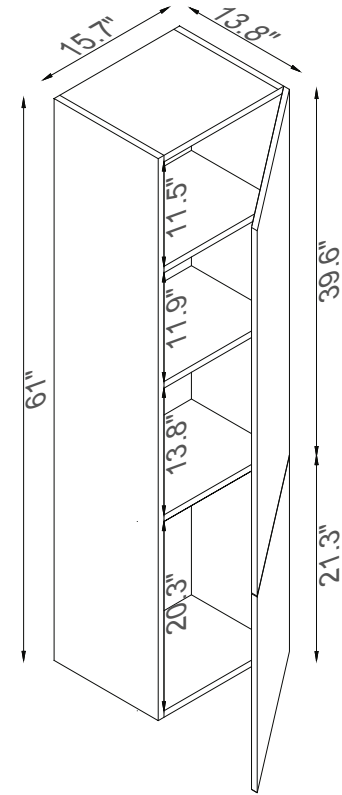

Streamline

Basin

Side Cab.

Master Cabinet

Side Cab.

K1820-170-48-51MR2S