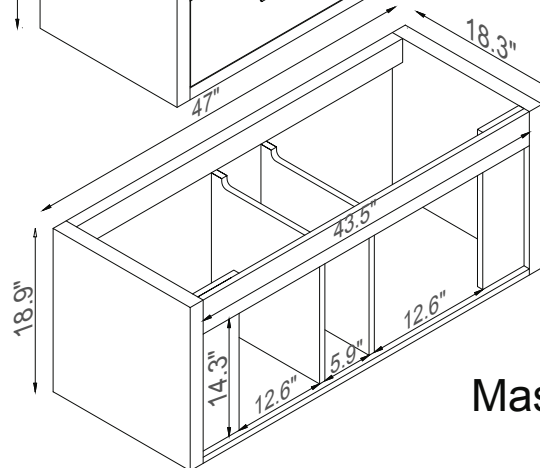

Streamline

Basin

Side Cab.

Master Cabinet

Side Cab.

K1820-170-48-51MR2S