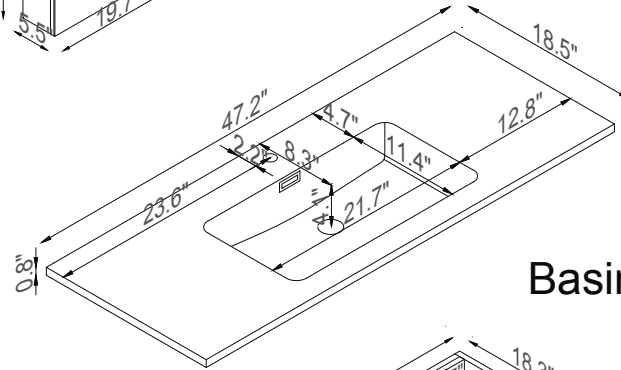

Streamline

Basin

Side Cab.

Master Cabinet

K1500-161-48-55MR1S