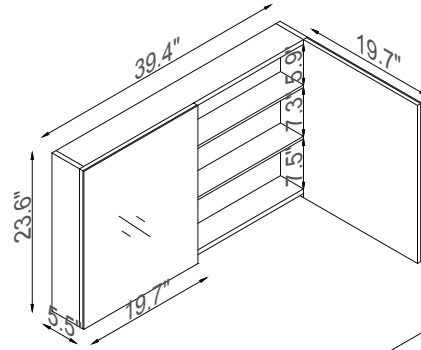

Streamline

Basin

Side Cab.

Master Cabinet

K1500-161-48-55MR1S