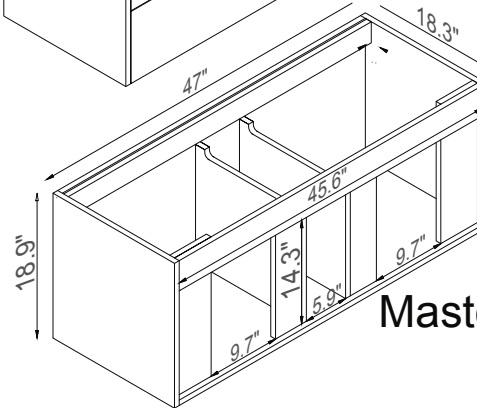

Streamline

Basin

Side Cab.

Master Cabinet

K1500-161-48-55MR1S