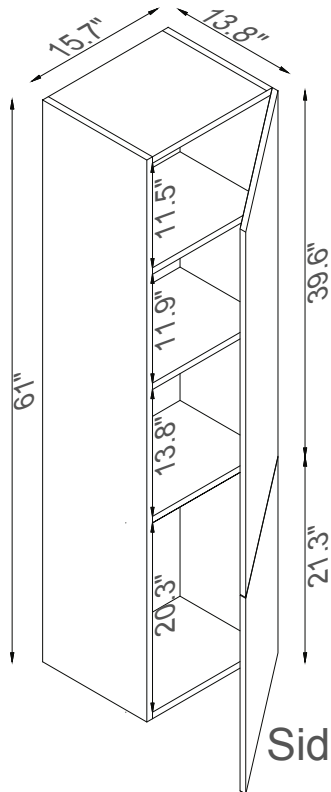

Streamline

Basin

Side Cab.

Master Cabinet

K1500-161-48-55MR1S