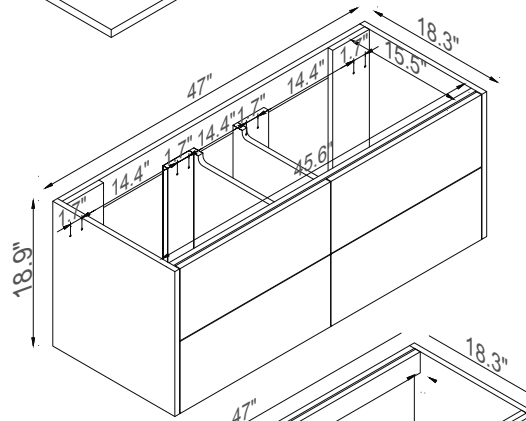

Streamline

Basin

Side Cab.

Master Cabinet

K1500-161-48-55MR1S