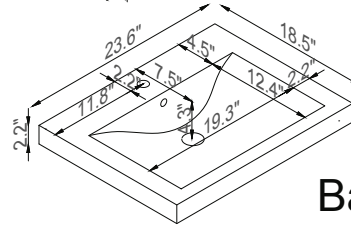

Streamline

Basin

Master Cabinet

K1803-098-24-51MR