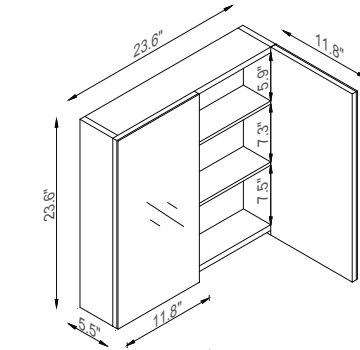

Streamline

Basin

Master Cabinet

K1803-098-24-51MR