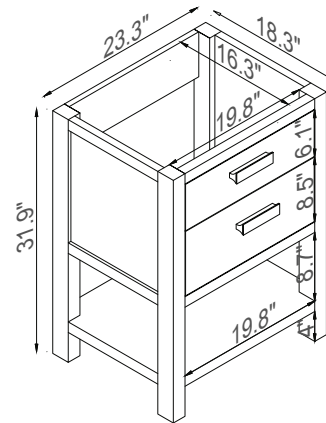

Streamline

Basin

Master Cabinet

K1803-098-24-51MR