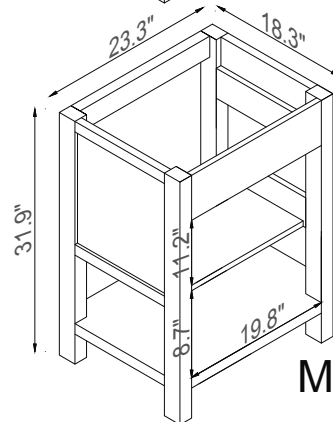

Streamline

Basin

Master Cabinet

K1803-098-24-51MR