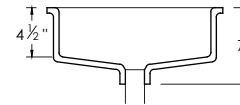

**NATTY**

P-207

PORCELAIN SINK  
ROUND UNDERMOUNT BATHROOM SINK

**DIMENSIONS**

16" x 16" x 7"

**INCLUDED ACCESSORIES**

2 OVERFLOW RINGS

**RECOMMENDED ACCESSORIES**

### DIMENSIONS

16" x 16" x 7"