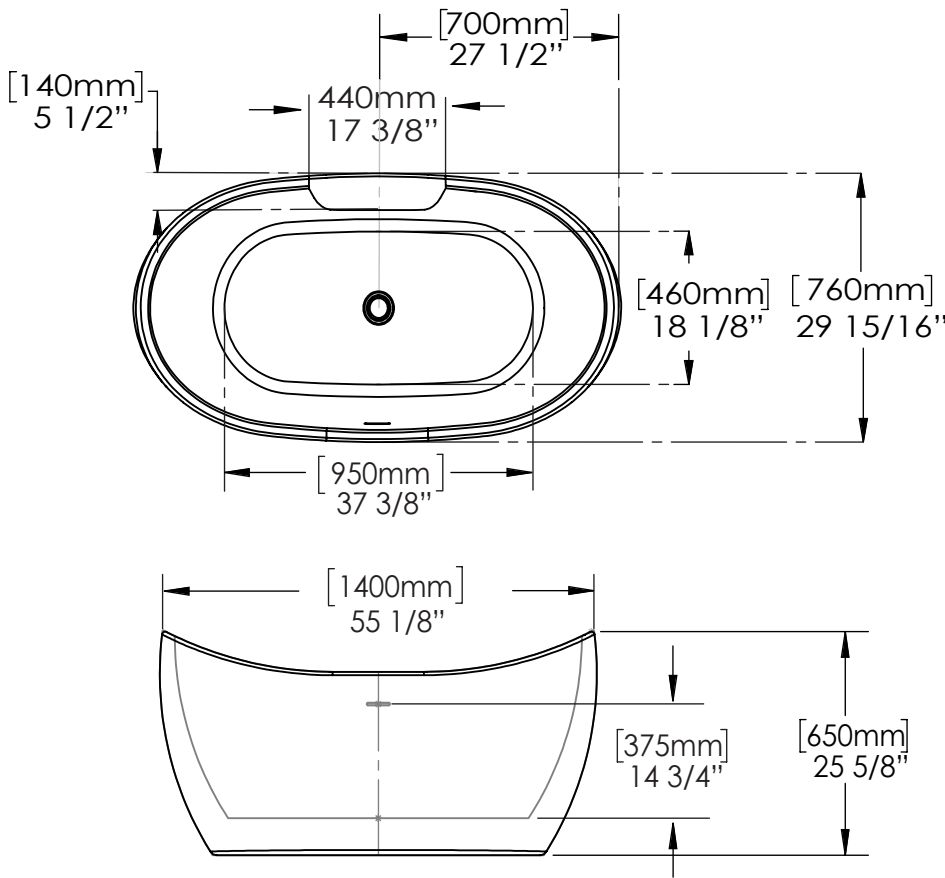

**A&E Bath and Shower**  
 6400A St. Jacques West  
 Montrea, QC, Canada  
 H4B 1T6  
 www.aebath.com

Model Modèle: BT-1032-56

*Baignoire autoportante*  
*Freestanding bathtub*

\* Dimensions may vary +/- 1/4" (6mm) / Les dimensions peuvent varier de +/- 1/4" (6mm)

gallons to overflow /	49 gal.
packaging dimension /	58 x 32 x 28 in
approximated weight /	95 lbs
weight with water /	504 lbs
bathing well at sump /	37 3/8 x 18 1/8 in
bathing well at rim /	51 x 26 in

**Compliance Certifications:**

Uniform Plumbing Code  
 National Plumbing Code of Canada  
 CSA B45.5-17/IAPMO Z124-2017

Pure acrylic construction reinforced by fiberglass  
*Construction en acrylique renforcée de fibre de verre*

Freestanding installation  
*Installation autoportante*

Adjustable feet  
*Pattes ajustables*

Chrome drain included  
*Drain chrome inclus*

Integrated chrome linear overflow  
*Trop plein linéaire chrome intégré*

CUPC certified  
*Certifié CUPC*