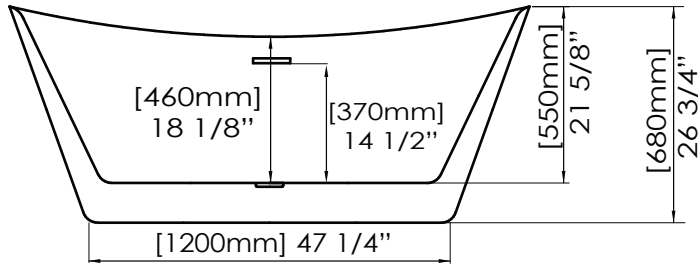

A&E Bath and Shower

6400A St. Jacques West
Montreal, QC, Canada
H4B 1T6
www.aebath.com

Model Modèle: <UnY!B:
Freestanding bathtub
Baignoire autoportante

* Dimensions may vary +/- 1/4" (6mm) / Les dimensions peuvent varier de +/- 1/4" (6mm)

gallons to overflow /	63 gal.
packaging dimension /	69 x 34 x 29 in
approximated weight /	106 lbs
weight with water /	631.5 lbs
bathing well at sump /	43 5/16 x 19 3/4 in
bathing well at rim /	65 3/4 x 30 3/4 in