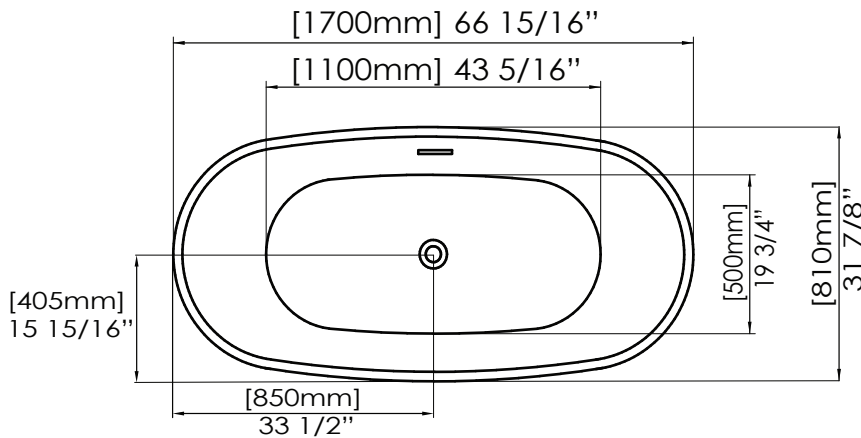

A&E Bath and Shower

6400A St. Jacques West
Montreal, QC, Canada
H4B 1T6
www.aebath.com

Model Modèle: <UnY!B:
Freestanding bathtub
Baignoire autoportante

* Dimensions may vary +/- 1/4" (6mm) / Les dimensions peuvent varier de +/- 1/4" (6mm)

gallons to overflow /	63 gal.
packaging dimension /	69 x 34 x 29 in
approximated weight /	106 lbs
weight with water /	631.5 lbs
bathing well at sump /	43 5/16 x 19 3/4 in
bathing well at rim /	65 3/4 x 30 3/4 in

Freestanding installation
Installation autoportante

Adjustable feet
Pattes ajustables

Chrome drain included
Drain chrome inclus

Integrated chrome linear overflow
Trop plein linéaire chrome intégré

CUPC certified
Certifié CUPC