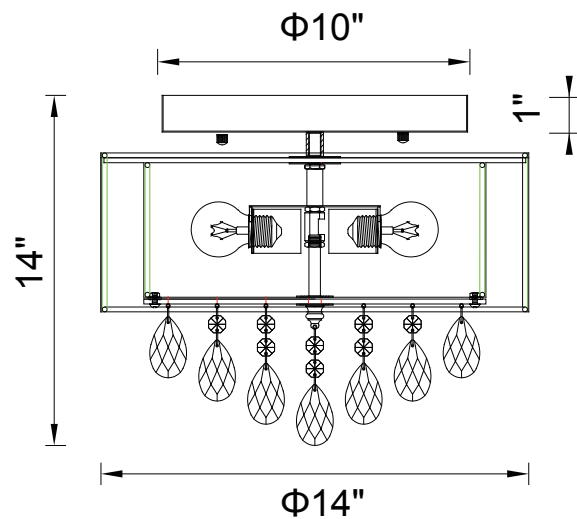

PROJECT: \_\_\_\_\_

FIXTURE TYPE: \_\_\_\_\_

LOCATION: \_\_\_\_\_

CONTACT/PHONE: \_\_\_\_\_

Item	5443C14C (Off White)
Collection	DASH
Category	Flush Mount
Finish	Chrome
Glass	-----
Crystal	Clear
Acrylic	-----

Shade Color	Off White
Min Assembled Height	14"
Max Assembled Height	14"
Width	14"
Length	-----
Extension Wall Mounts	-----
Input	120V AC,60HZ,AC

Lumens	-----
Light Source	E26
Bulb Info.	3 x 60W
Included	-----
Dimmable	Yes
Colour Temp	-----
Weight	8.1 Lbs