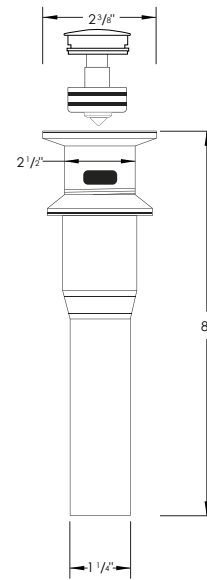

POP-UP DRAIN

D-700G

WITH OVERFLOW
FOR USE WITH UNDERMOUNT PORCELAIN SINK

DIMENSIONS

DRAIN FINISH

BRUSHED GOLD (G)

TYPE

STANDARD

DIMENSIONS

FINITION DRAINANTE

DORÉ BROSSÉ (G)

TYPE

STANDARD

MATÉRIEL

ACIER INOXYDABLE

RACCORDEMENT