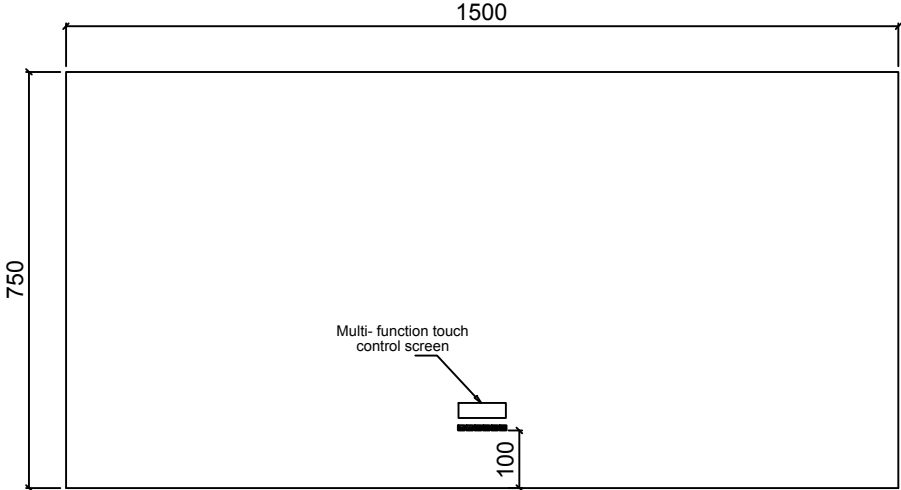

Size: 1500*750*30mm

Front View

Side View

Back View