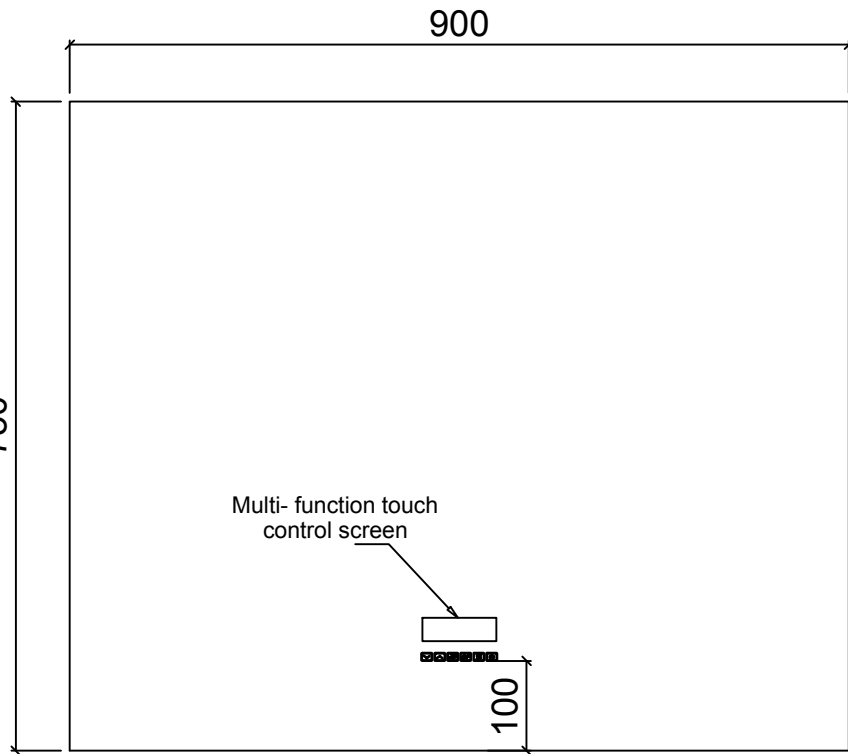

Size: 900*750*30MM

Front View

Side View

Back View