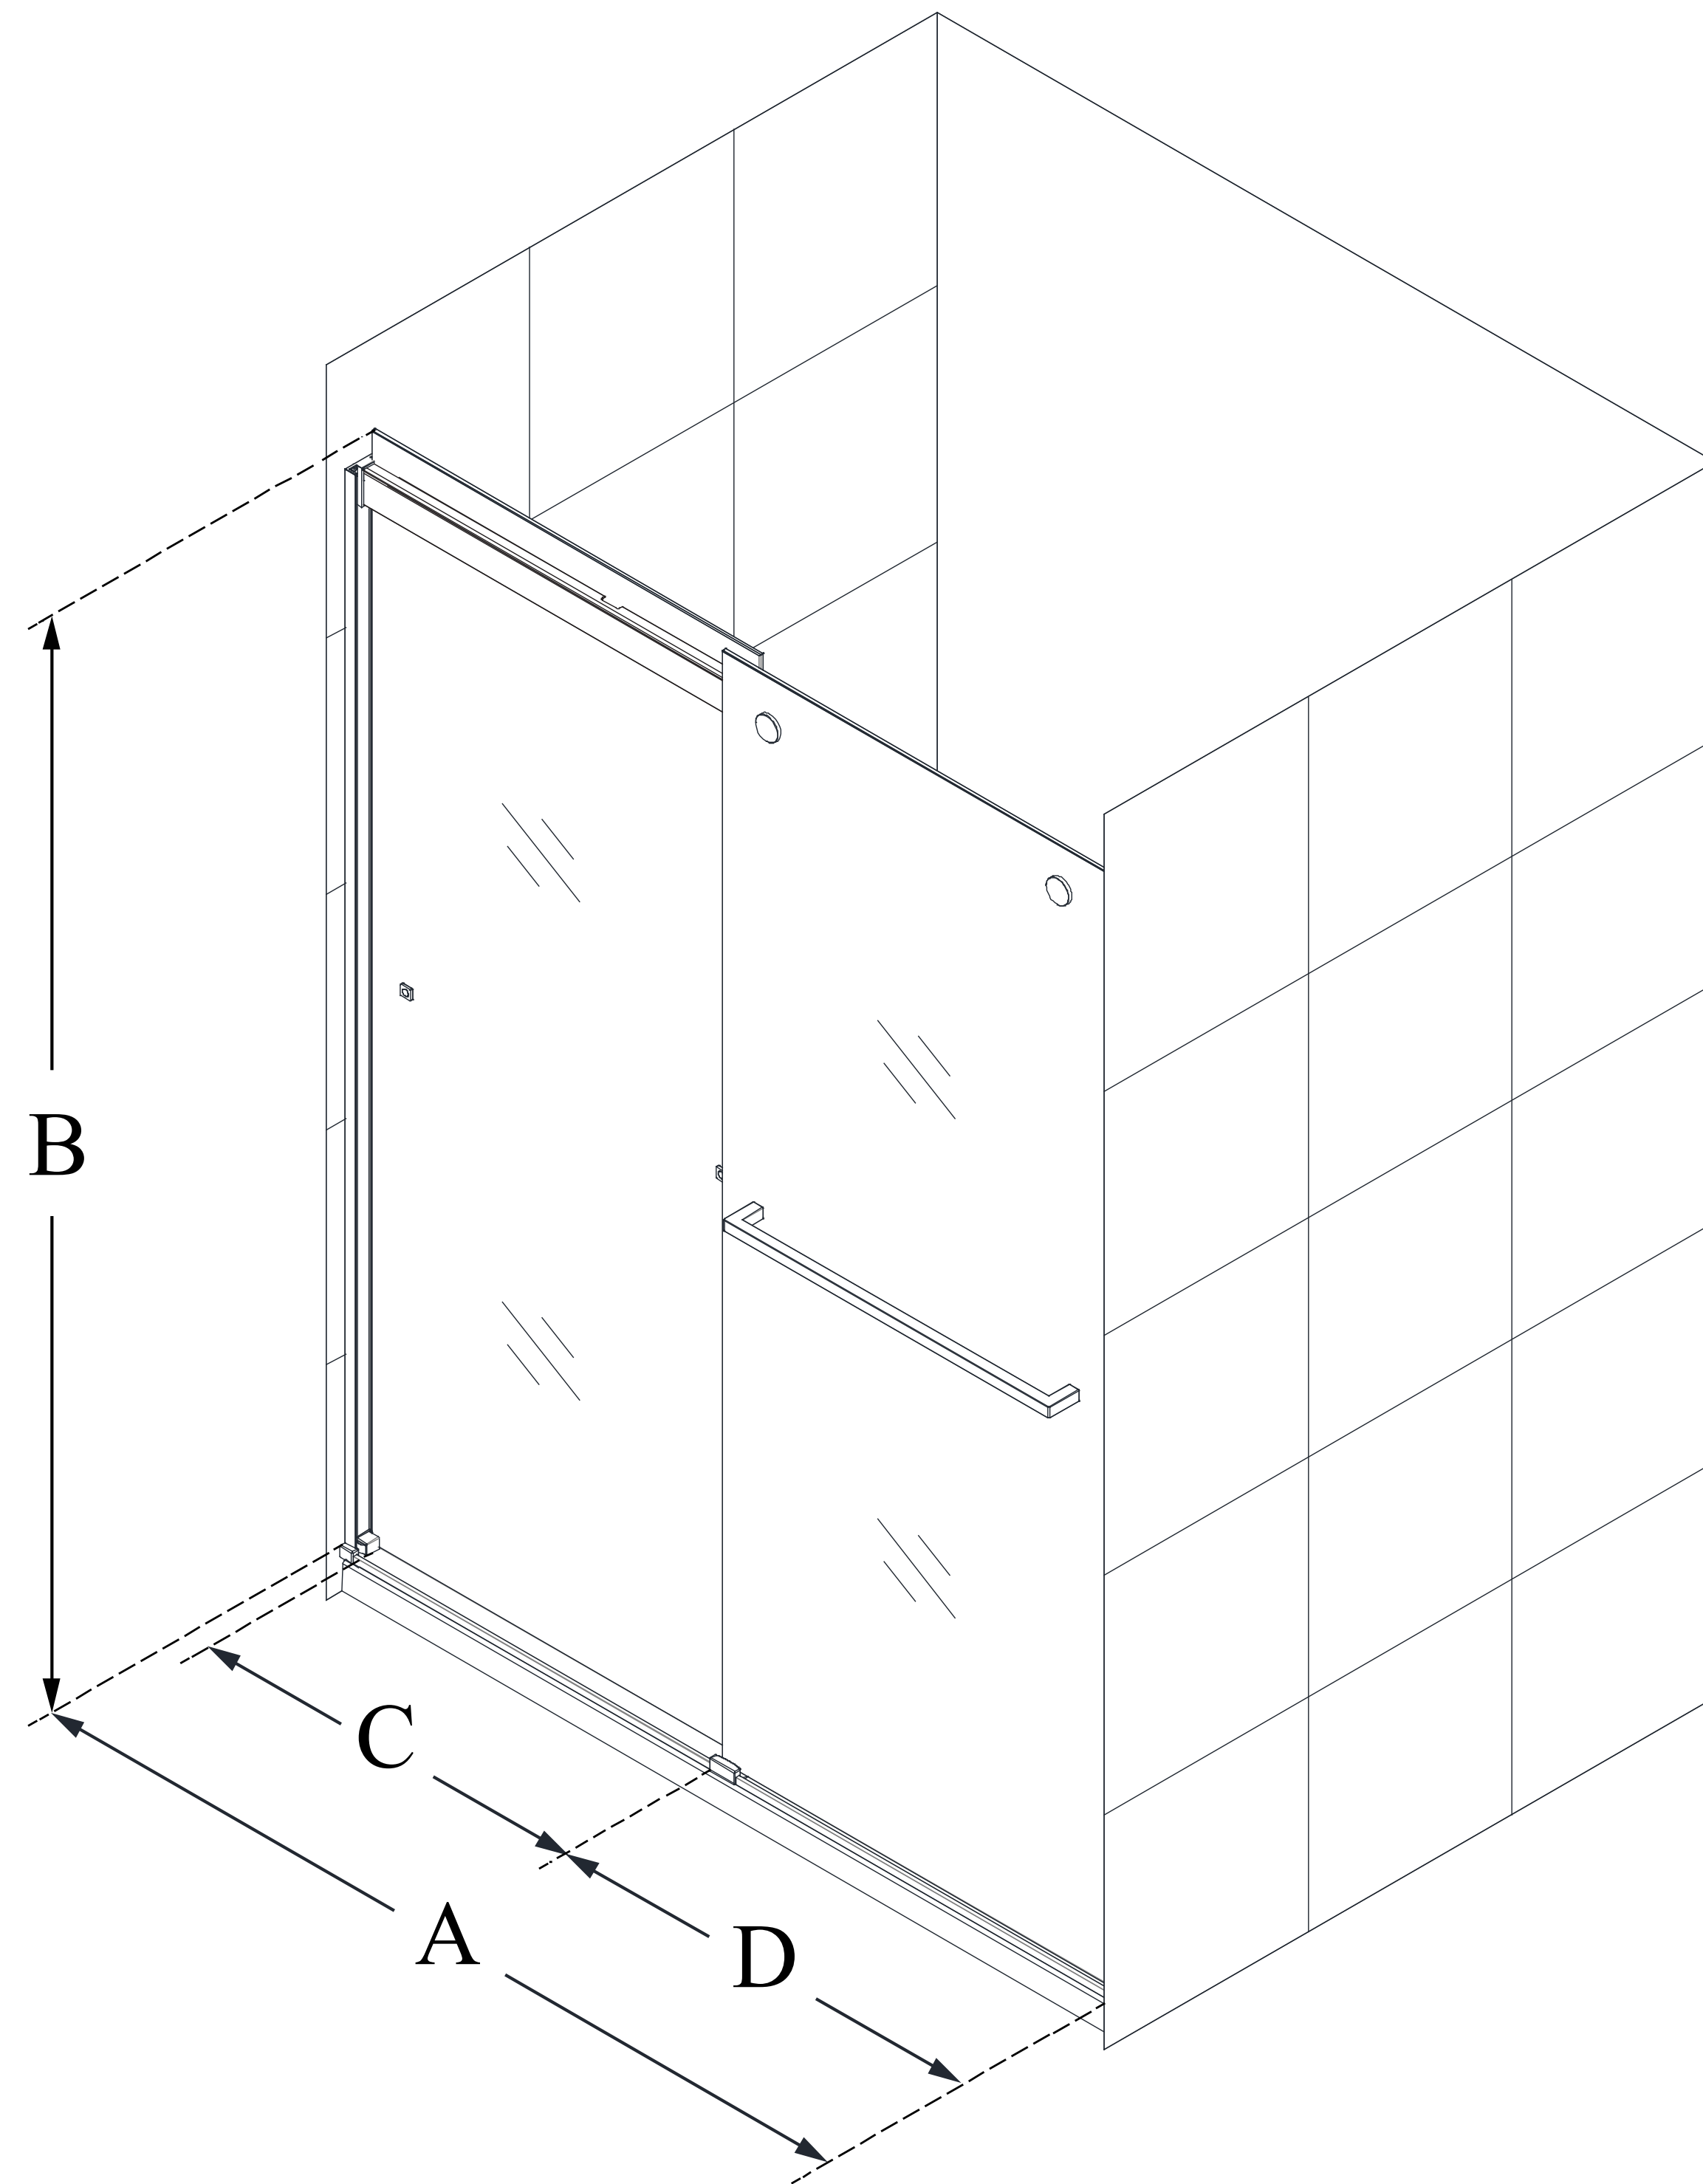

**SHDR-6348762
SAPPHIRE**

**CONFIGURATION
DIMENSIONS:**

A: MODEL WIDTH
44 - 48 in.

B: MODEL HEIGHT
76 in.

C: ACCESS WIDTH
18 1/4 - 22 1/4 in.

C2: ACCESS HEIGHT
71 1/4 in.

D: DOOR WIDTH
24 1/2 in.

CUSTOMIZATION
Yes

MATCHING SHOWER BASE
N/A

MINIMUM THRESHOLD REQUIRED
3 in.

DRILLING REQUIRED?
Yes

STUDS REQUIRED?
No