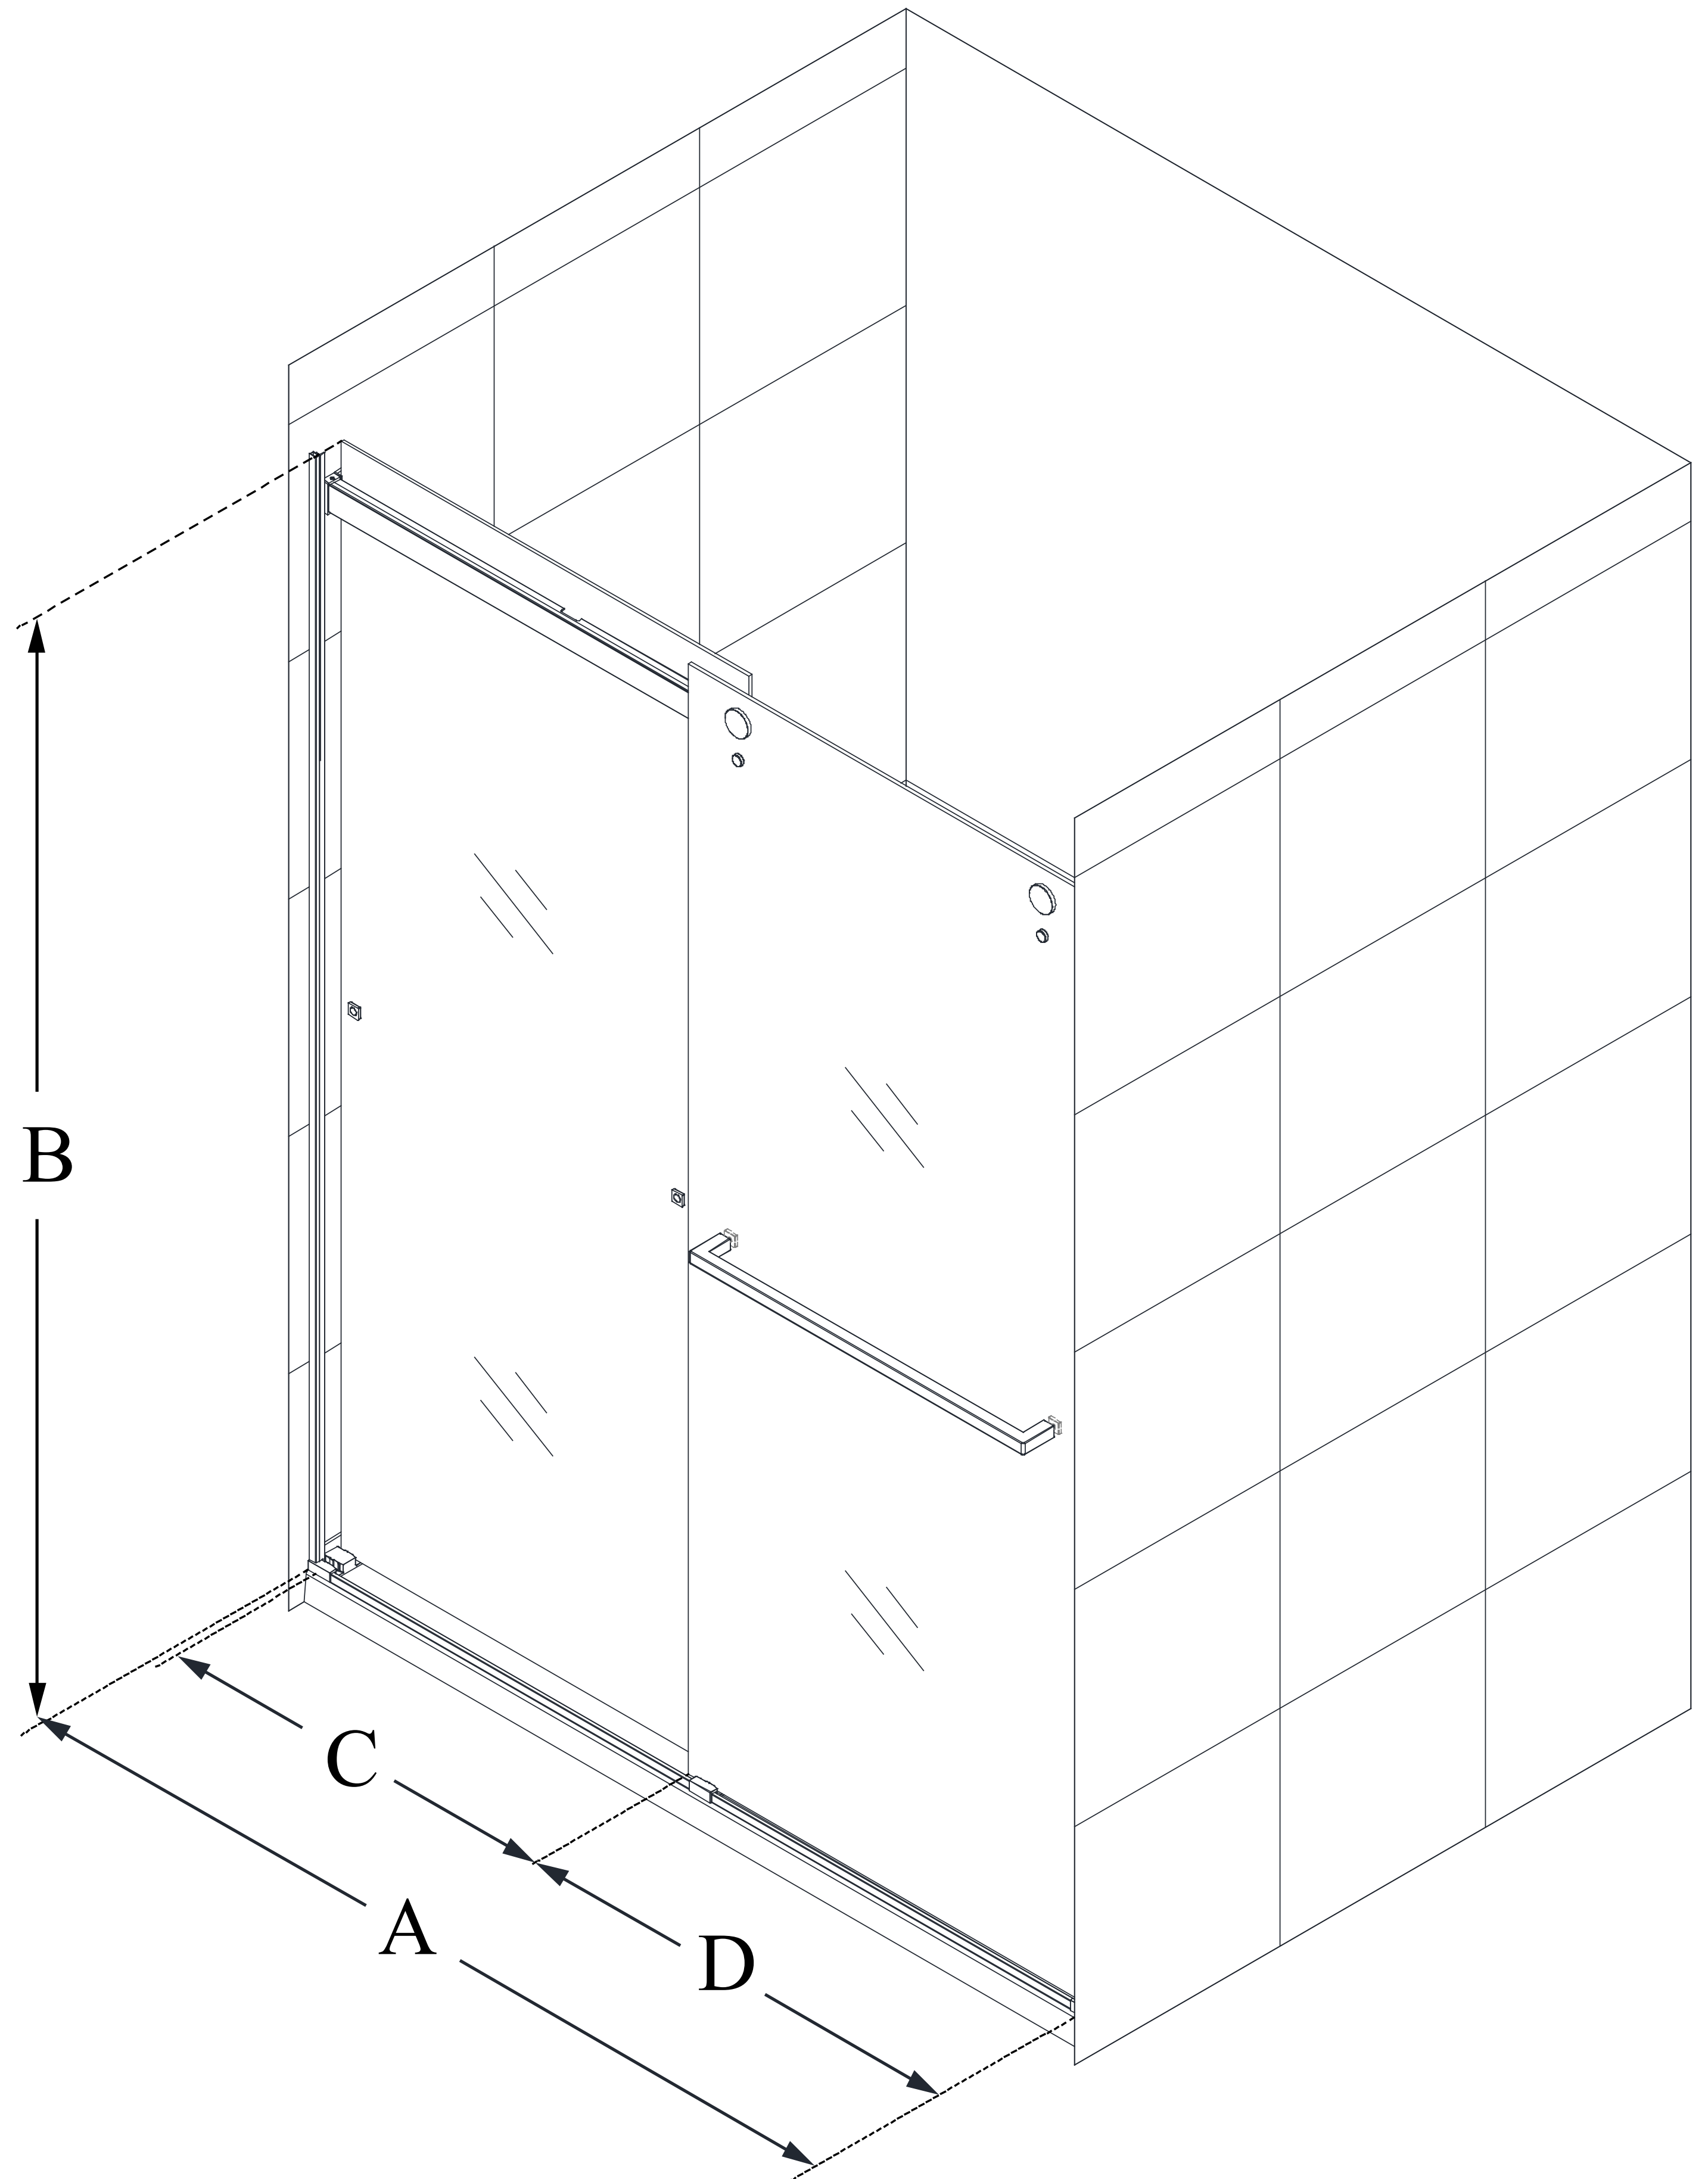

SHDR-6360760

ESSENCE

DreamLine Essence 56-60 in. W x
76 in. H Frameless Bypass Shower
Door

BYPASS DOOR

CONFIGURATION DIMENSIONS:

A: 56 - 60 in.

MODEL WIDTH

B: 76 in.

MODEL HEIGHT

C: 24 - 28 in.

ACCESS WIDTH

D: 31 5/16 in.

DOOR WIDTH

DreamLine reserves the right to update or modify the hardware or materials pictured without prior notice for the purpose of product improvement and customer satisfaction.