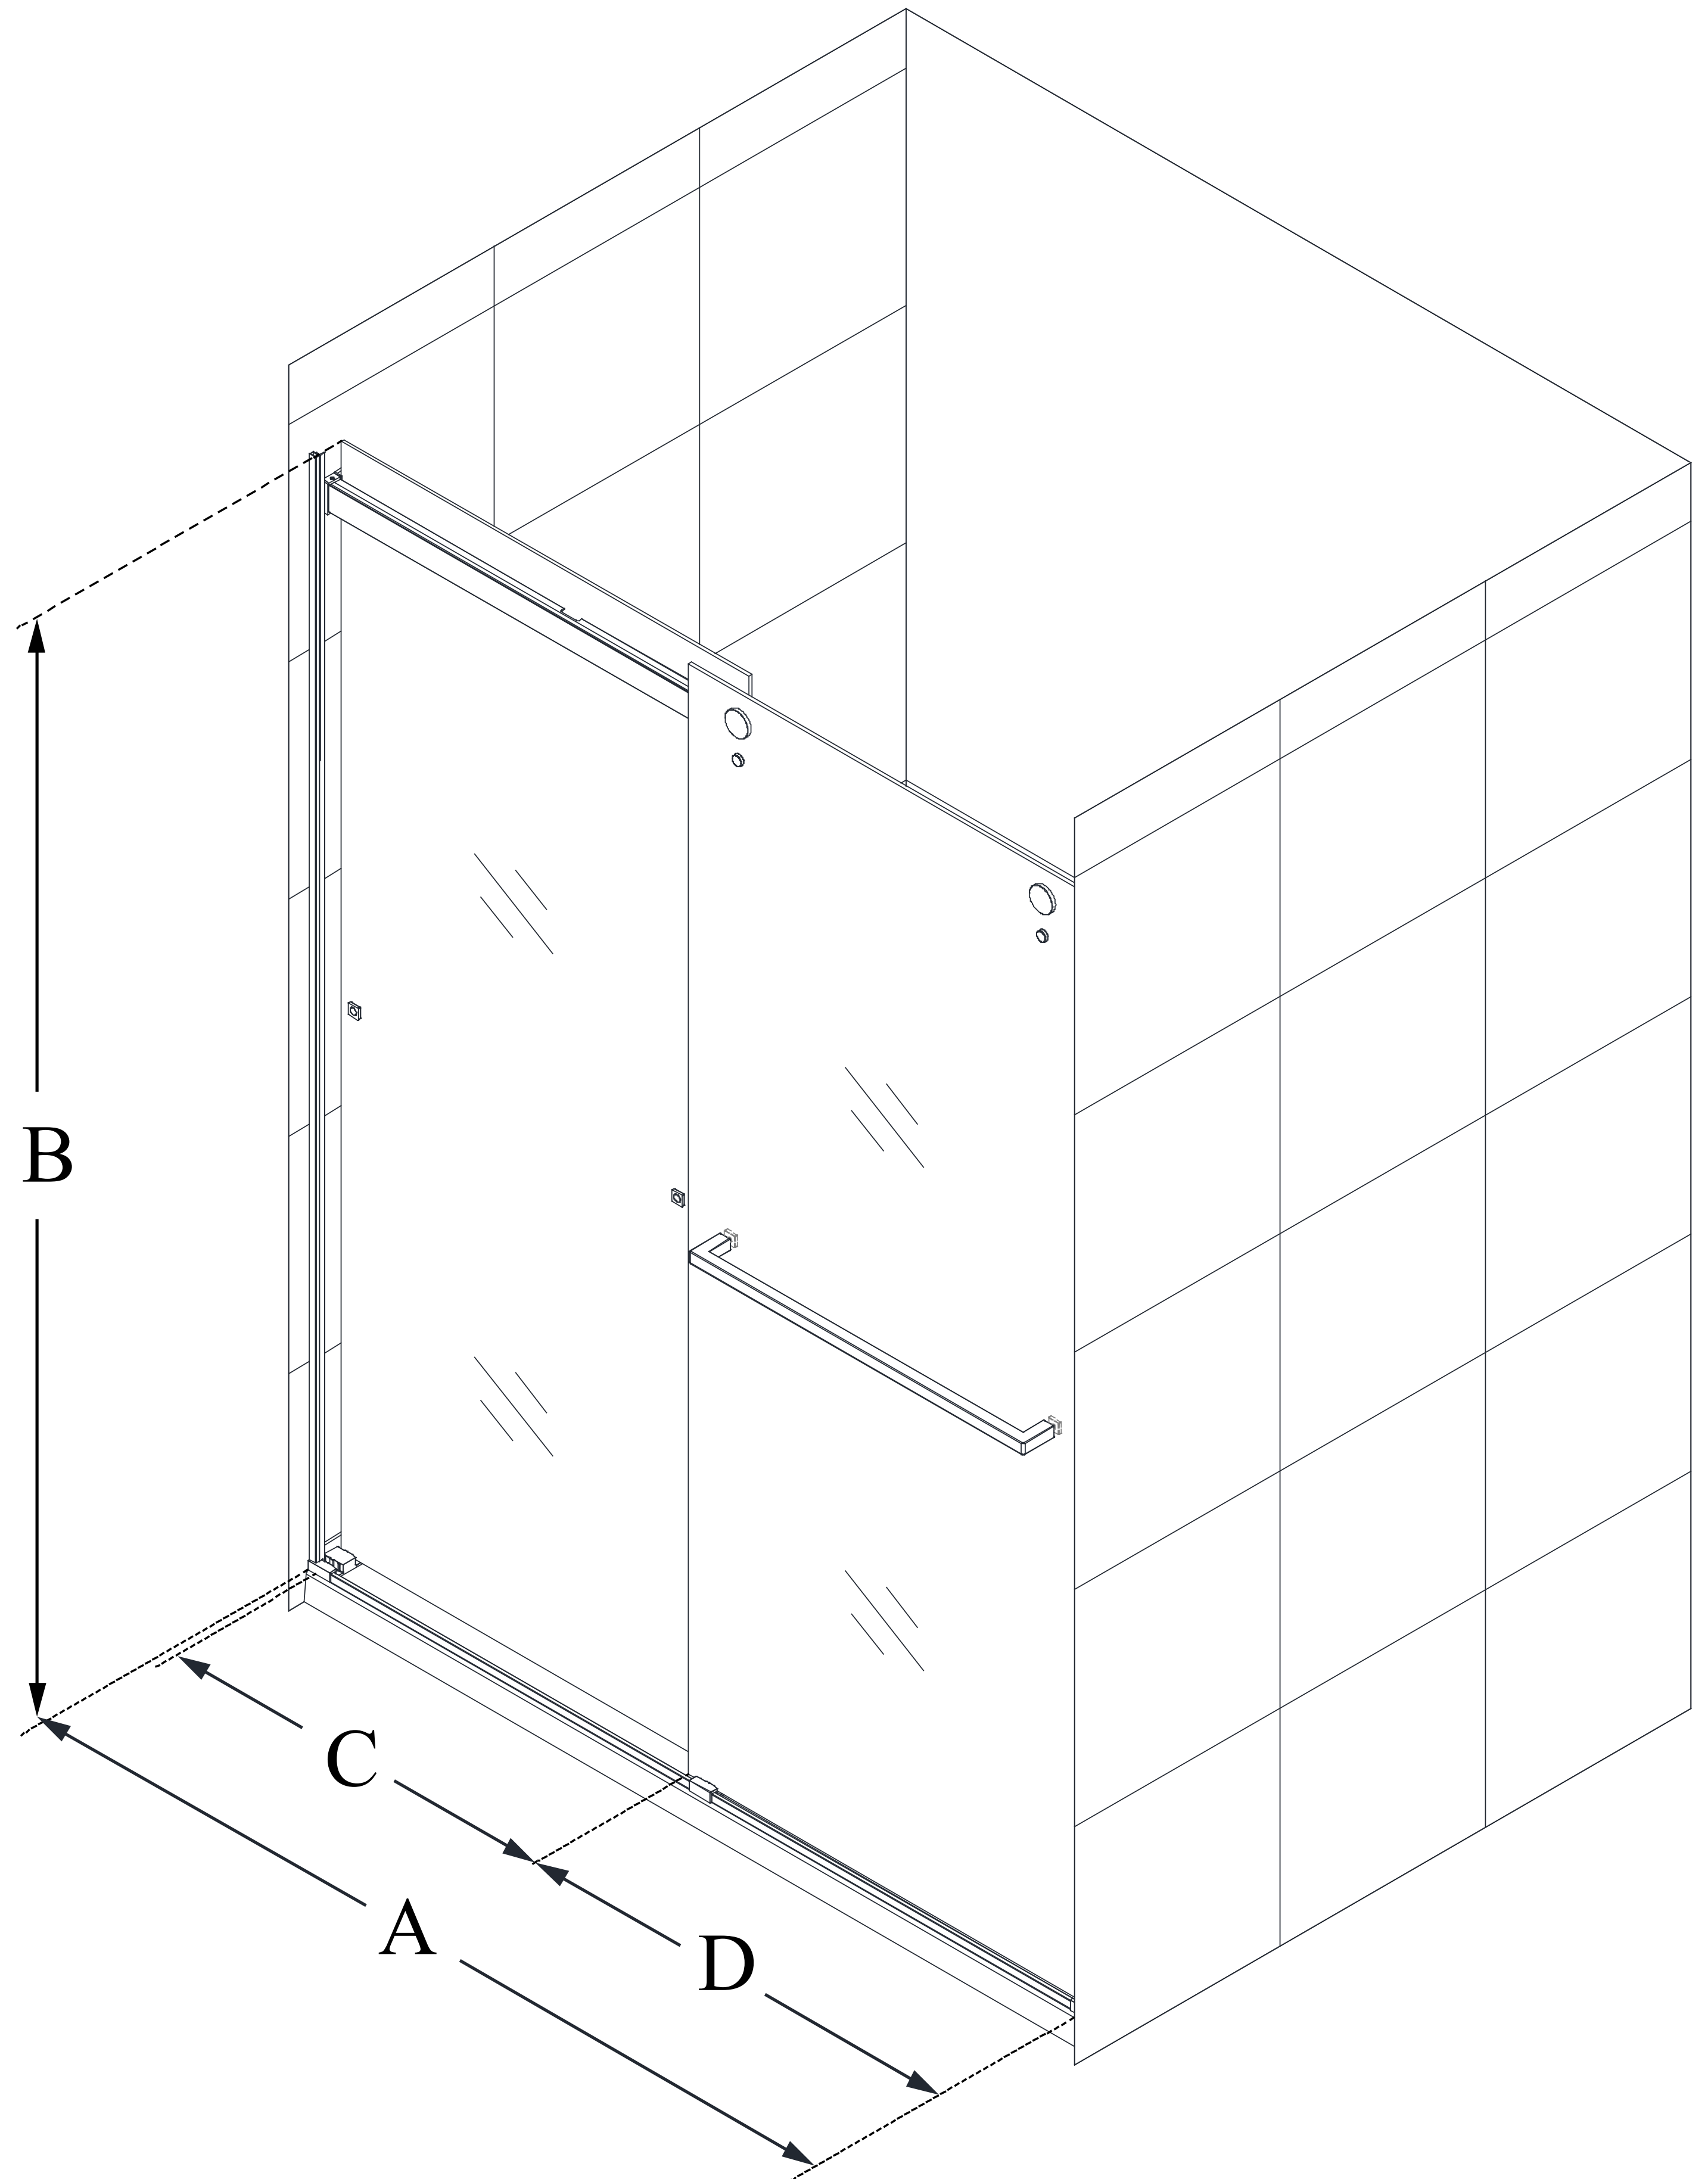

## ESSENCE

DreamLine Essence 44-48 in. W x  
76 in. H Frameless Bypass Shower  
Door

**BYPASS DOOR**

### CONFIGURATION DIMENSIONS:

**A: 44 - 48 in.**

MODEL WIDTH

**B: 76 in.**

MODEL HEIGHT

**C: 18 - 22 in.**

ACCESS WIDTH

**D: 25 5/16 in.**

DOOR WIDTH

DreamLine reserves the right to update or modify the hardware or materials pictured without prior notice for the purpose of product improvement and customer satisfaction.