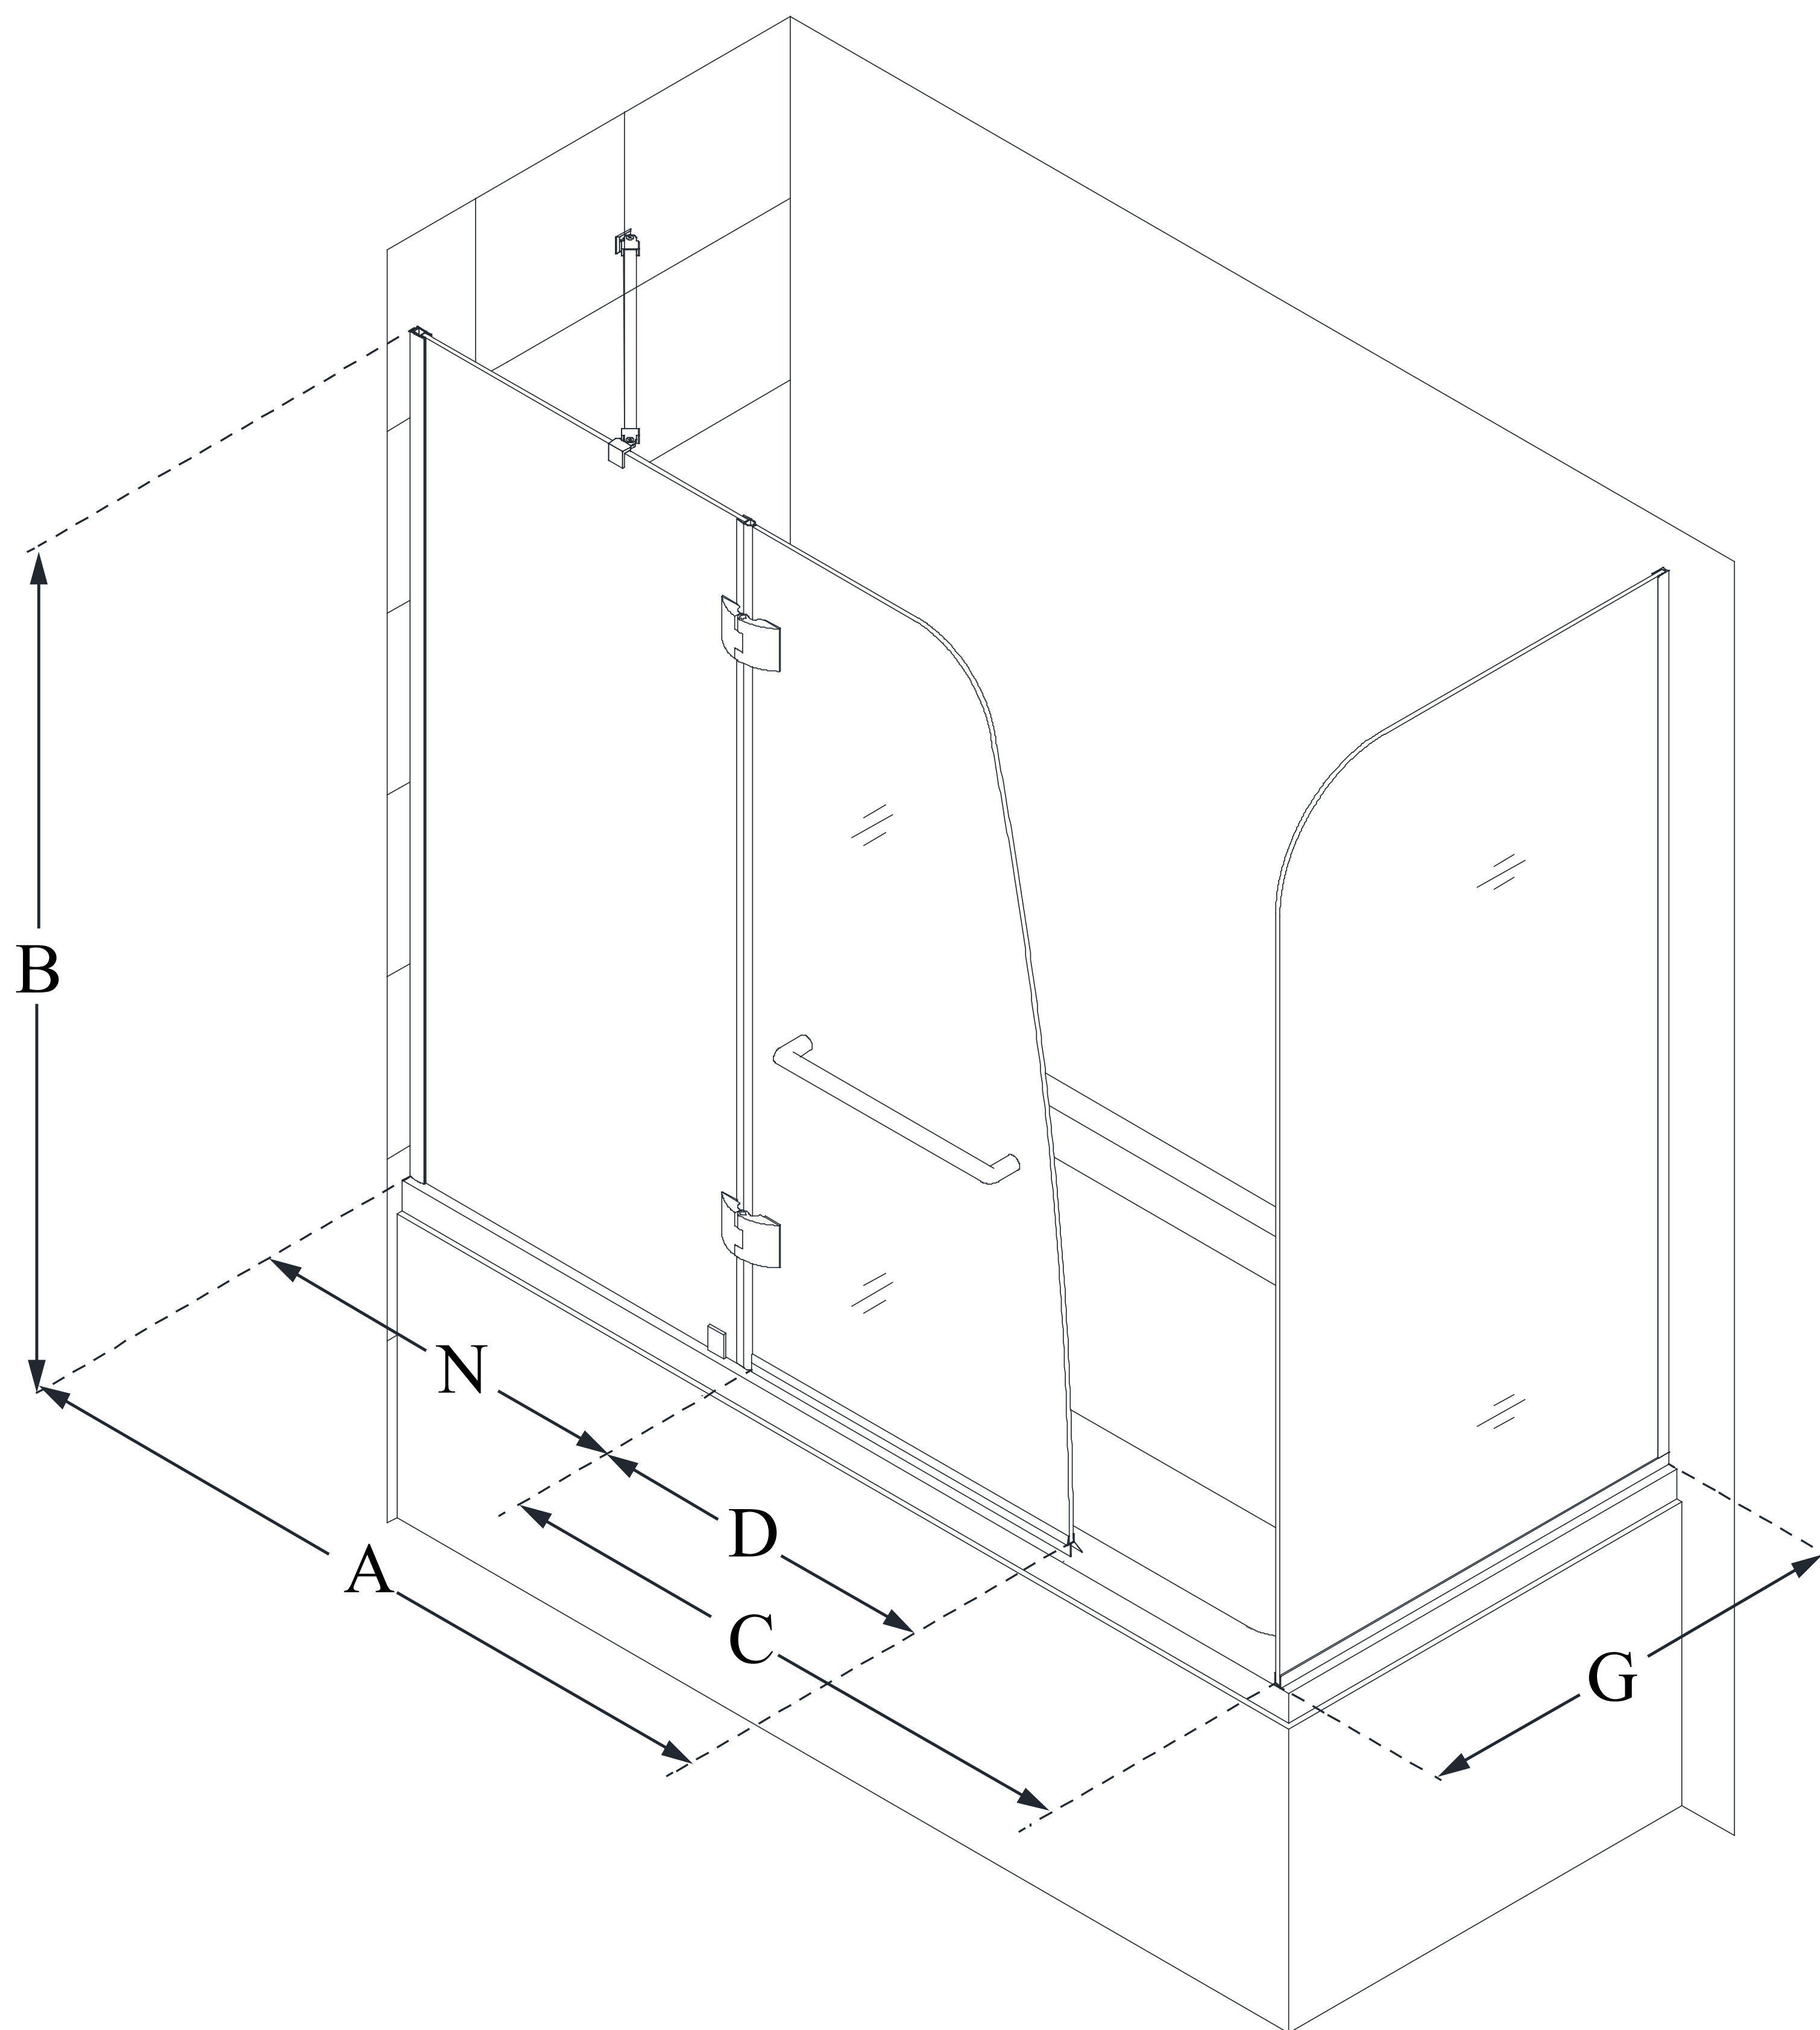

# AQUA

DreamLine Aqua 56-60 in. W x 58 in. H Frameless Hinged Tub Door with Return Panel

**SWING DOOR**

## CONFIGURATION DIMENSIONS:

**A: 48 - 48 7/16 in.**

MODEL WIDTH

**B: 58 in.**

MODEL HEIGHT

**C: 36 in. (in a 60 in. opening)**

ACCESS WIDTH

**D: 23 15/16 in.**

DOOR WIDTH

**G: 30 in.**

INLINE BUTTRESS PANEL WIDTH

**N: 23 15/16 in.**

RETURN BUTTRESS PANEL WIDTH

DreamLine reserves the right to update or modify the hardware or materials pictured without prior notice for the purpose of product improvement and customer satisfaction.