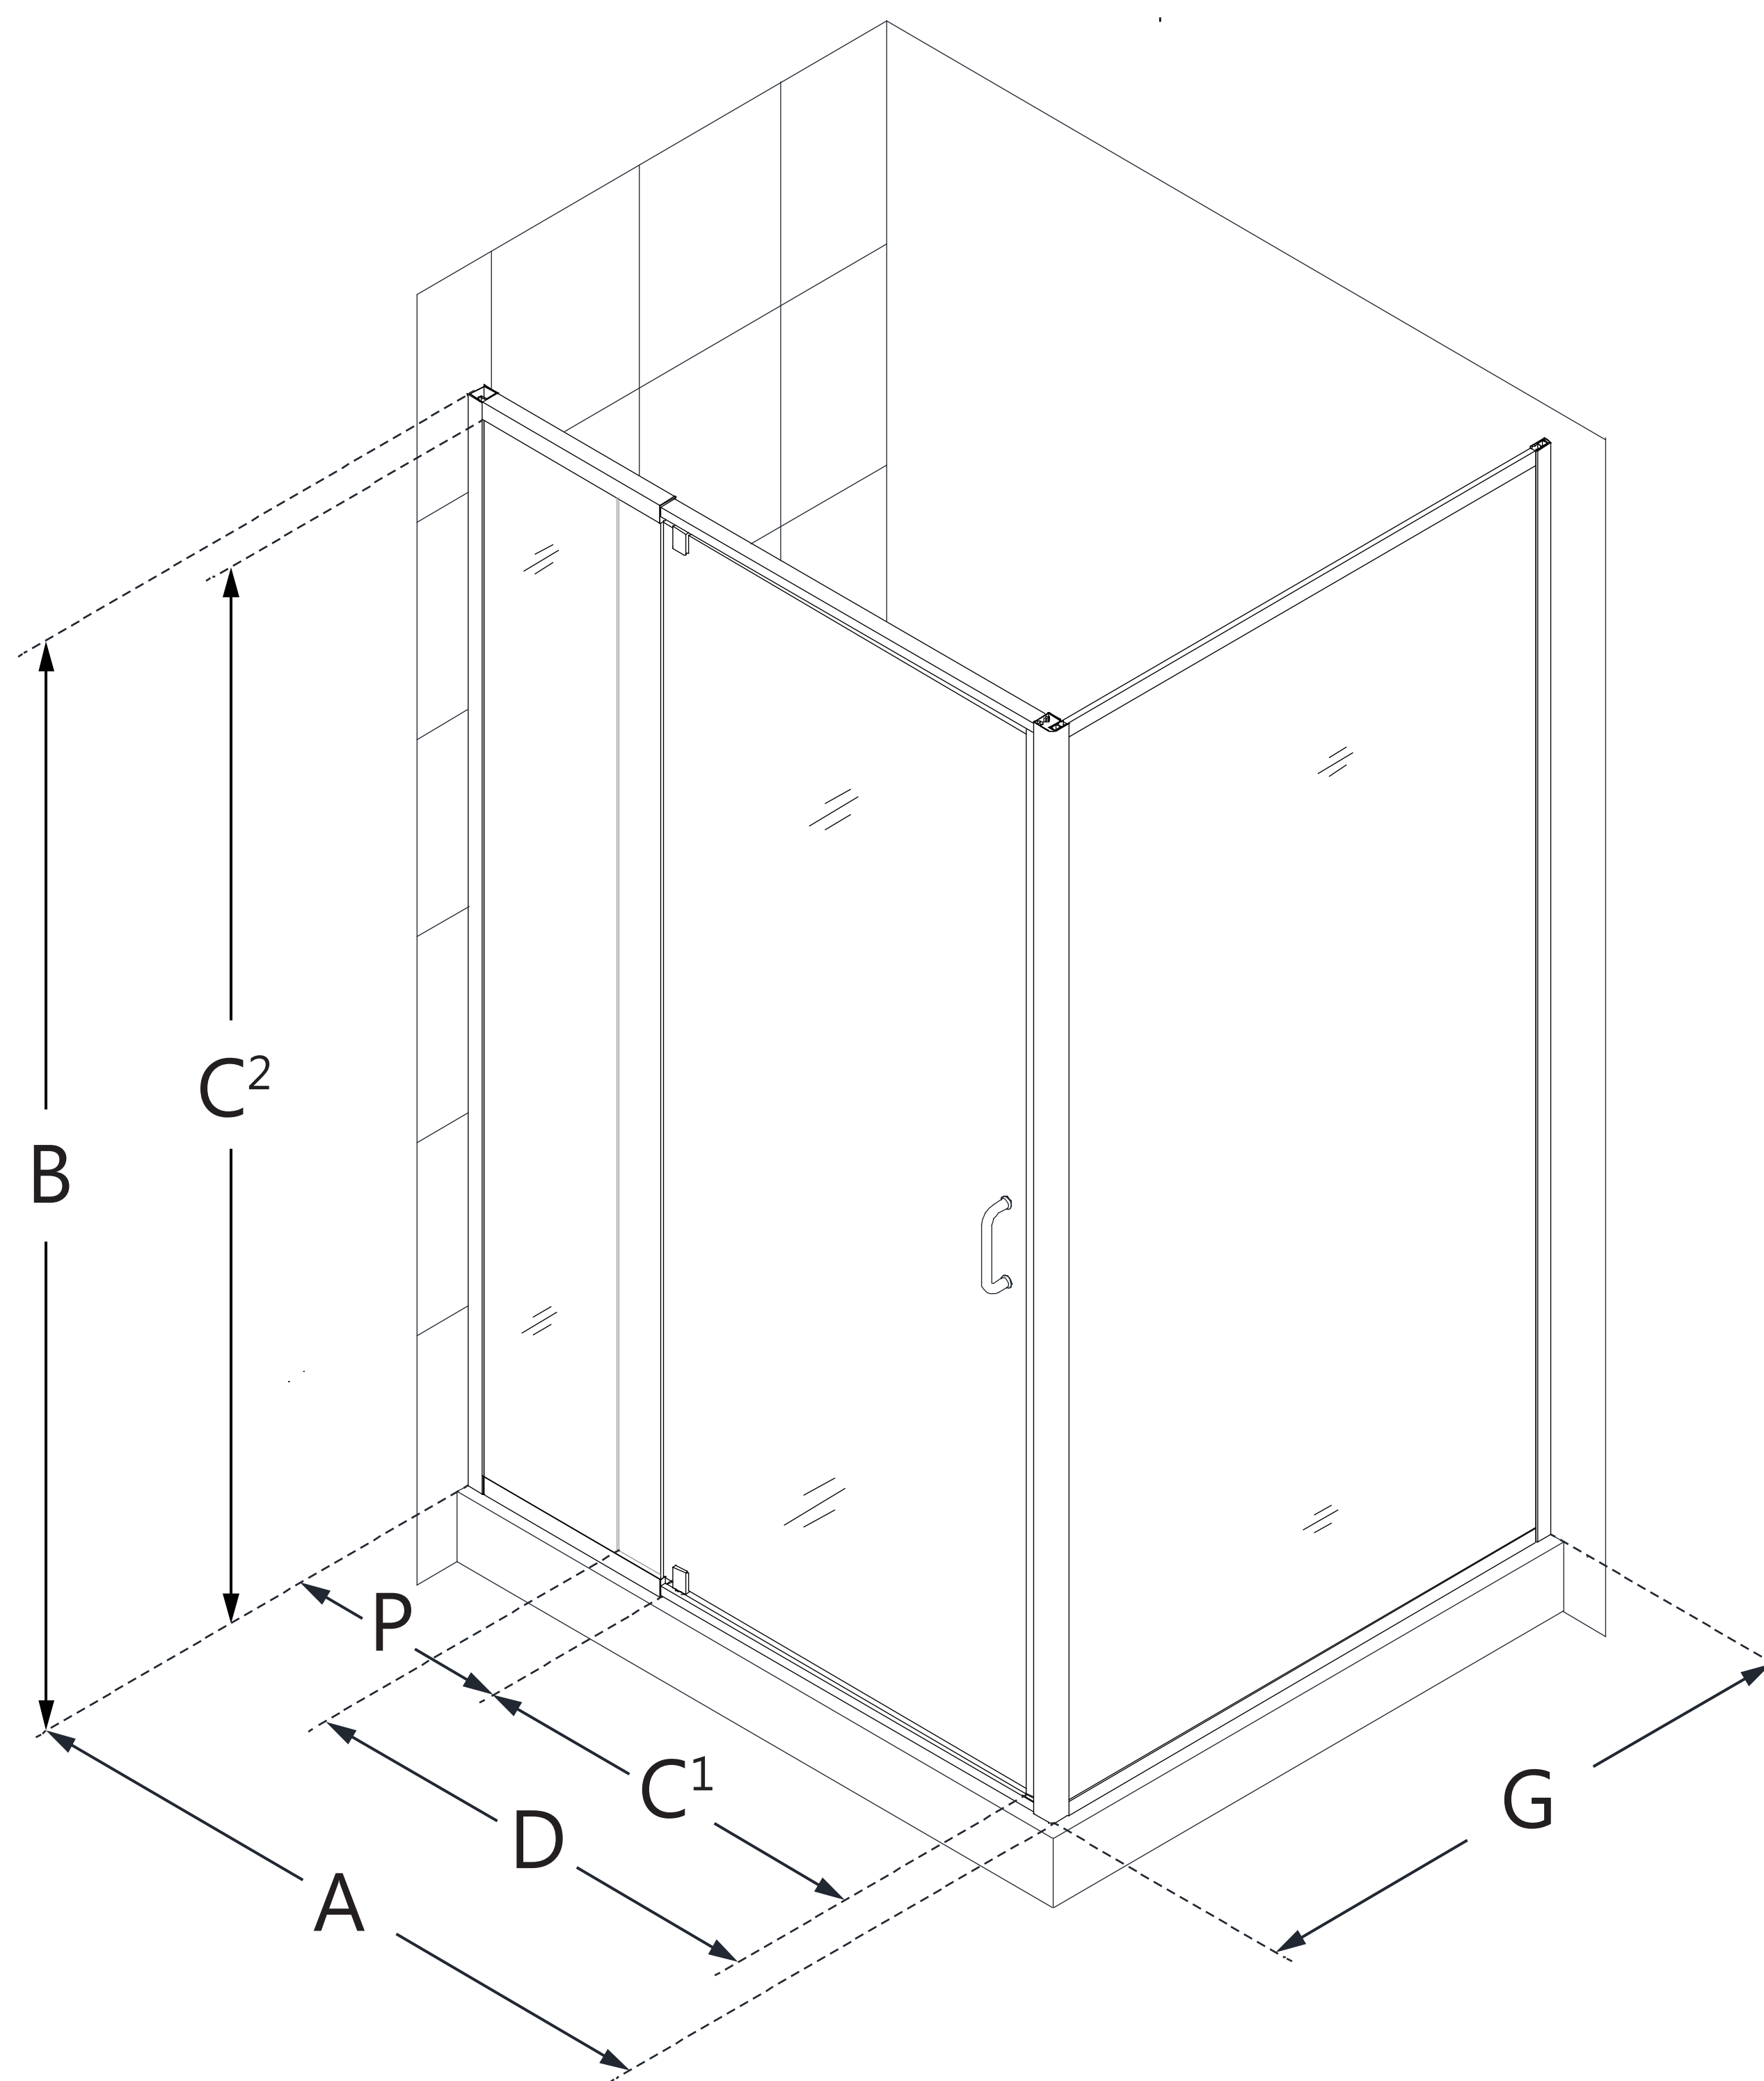

**SHDR2234540RT**  
**FLEX**

**CONFIGURATION  
DIMENSIONS:**

**A: MODEL WIDTH**  
50 7/16 - 54 7/16 in.

**B: MODEL HEIGHT**  
72 in.

**C: ACCESS WIDTH**  
22 7/8 in.

**C2: ACCESS HEIGHT**  
70 11/16 in.

**D: DOOR WIDTH**  
29 3/8 in.

**G: RETURN PANEL WIDTH**  
34 1/2 in.

**P: PIVOT PANEL WIDTH**  
24 3/8 in.

**MATCHING SHOWER BASE**  
DLT-1036541, DLT-1036542

**BASE OPTIONS**  
White, Biscuit (-22), Black (-88)

**BASE DRAIN LOCATION**  
Left or Right