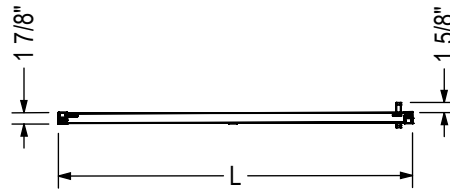

Code	Description	H	L	O	T	W
135323	Uptown Slider 76" x 44" - 47"	76"	44" - 47"	16" - 19"	37 1/8"	73 1/2"
135324	Uptown Slider 76" x 56" - 59"	76"	56" - 59"	22" - 25"	37 1/8"	73 1/2"

Wall adjustment = 1/2"

All dimensions are approximate. Structure measurements must be verified against the unit to ensure proper fit.

Code	Description	H	L	O	T	W
135323	Uptown Coulissante 76" x 44" - 47"	76"	44" - 47"	16" - 19"	37 1/8"	73 1/2"
135324	Uptown Coulissante 76" x 56" - 59"	76"	56" - 59"	22" - 25"	37 1/8"	73 1/2"

Ajustement mural = 1/2"