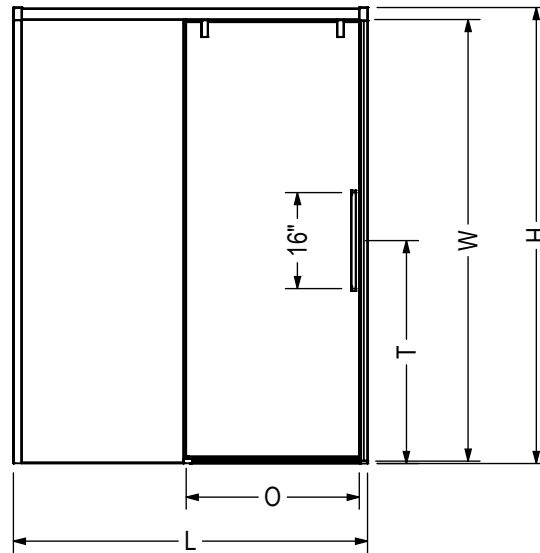

Code	Description	H	L	O	T	W
135323	Uptown Slider 76" x 44" - 47"	76"	44" - 47"	16" - 19"	37 1/8"	73 1/2"
135324	Uptown Slider 76" x 56" - 59"	76"	56" - 59"	22" - 25"	37 1/8"	73 1/2"

Wall adjustment = 1/2"

All dimensions are approximate. Structure measurements must be verified against the unit to ensure proper fit.

Code	Description	H	L	O	T	W
135323	Uptown Coulissante 76" x 44" - 47"	76"	44" - 47"	16" - 19"	37 1/8"	73 1/2"
135324	Uptown Coulissante 76" x 56" - 59"	76"	56" - 59"	22" - 25"	37 1/8"	73 1/2"

Ajustement mural = 1/2"