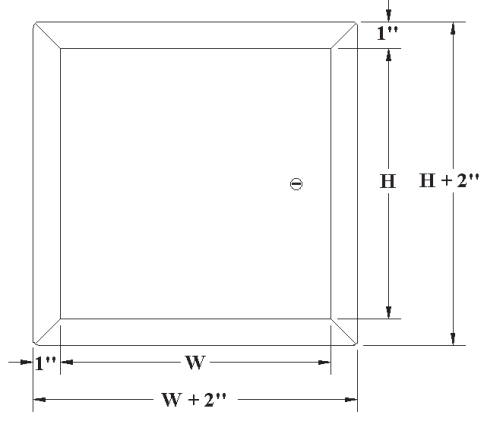

**GENERAL PURPOSE ACCESS DOOR**  
FOR ALL SURFACE TYPES

**BA-UAP**

**INSTALLATION**

**PIANO HINGE ON DOORS OVER 24" (HEIGHT OR WIDTH)**

**DIMENSIONS AND APPEARANCE**

LEED ready: This product contributes to LEED® credits.

Your odd sizes: Made in 5 days

DOOR SIZE W x H inches (MM)	NUMBER OF LOCKS	WEIGHT LBS	KG
6 x 6 (152 x 152)	1	2	0.9
8 x 8 (203 x 203)	1	3	1.4
8 x 12 (203 x 304)	1	4	1.8
10 x 10 (254 x 254)	1	4	1.8
12 x 12 (304 x 304)	1	5	2.3
12 x 16 (304 x 406)	1	6.2	2.8
12 x 18 (304 x 457)	1	7	3.2
12 x 24 (304 x 609)	1	8	3.6
14 x 14 (356 x 356)	1	7	3.2
16 x 16 (406 x 406)	1	8	3.6
18 x 18 (457 x 457)	1	9	4.1
18 x 24 (457 x 609)	1	13	5.9
20 x 20 (508 x 508)	1	11	5.
22 x 22 (558 x 558)	1	13	5.9
* 22 x 30 (558 x 762)	2	17	7.7
* 22 x 36 (558 x 914)	2	19	8.6
* 24 x 24 (609 x 609)	1	15	6.8
* 24 x 30 (609 x 762)	2	20	9.1
* 24 x 36 (609 x 914)	2	22	10
* 24 x 48 (609 x 1219)	2	28	12.7
* 30 x 30 (762 x 762)	4	23	12.7
* 36 x 36 (914 x 914)	4	31	14.1

Rough wall opening is door size + 1/4" or + 6mm  
\*Piano hinge on doors over 24 inches (height or width) - The LHD model is recommended for over 1296 sq. inches

**DESCRIPTION AND MATERIAL SPECIFICATION**