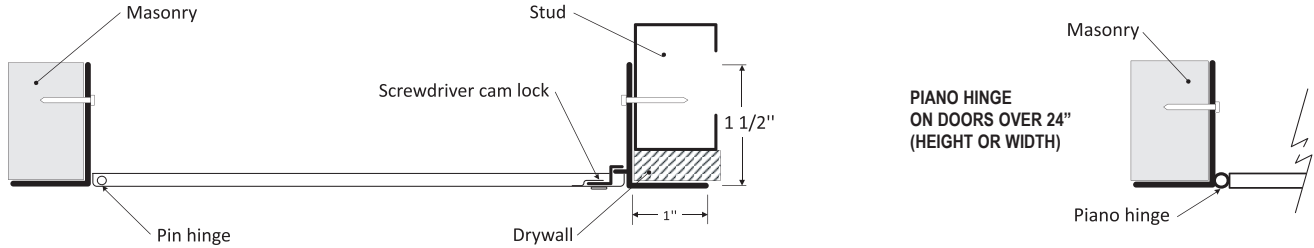

**GENERAL PURPOSE ACCESS DOOR**  
FOR ALL SURFACE TYPES

**BA-UAP**

**INSTALLATION**

**PIANO HINGE ON DOORS OVER 24" (HEIGHT OR WIDTH)**

**DIMENSIONS AND APPEARANCE**

LEED ready: This product contributes to LEED® credits.

Your odd sizes: Made in 5 days

DOOR SIZE W x H inches (MM)	NUMBER OF LOCKS	WEIGHT LBS	KG
6 x 6 (152 x 152)	1	2	0.9
8 x 8 (203 x 203)	1	3	1.4
8 x 12 (203 x 304)	1	4	1.8
10 x 10 (254 x 254)	1	4	1.8
12 x 12 (304 x 304)	1	5	2.3
12 x 16 (304 x 406)	1	6.2	2.8
12 x 18 (304 x 457)	1	7	3.2
12 x 24 (304 x 609)	1	8	3.6
14 x 14 (356 x 356)	1	7	3.2
16 x 16 (406 x 406)	1	8	3.6
18 x 18 (457 x 457)	1	9	4.1
18 x 24 (457 x 609)	1	13	5.9
20 x 20 (508 x 508)	1	11	5.
22 x 22 (558 x 558)	1	13	5.9
* 22 x 30 (558 x 762)	2	17	7.7
* 22 x 36 (558 x 914)	2	19	8.6
* 24 x 24 (609 x 609)	1	15	6.8
* 24 x 30 (609 x 762)	2	20	9.1
* 24 x 36 (609 x 914)	2	22	10
* 24 x 48 (609 x 1219)	2	28	12.7
* 30 x 30 (762 x 762)	4	23	12.7
* 36 x 36 (914 x 914)	4	31	14.1

Rough wall opening is door size + 1/4" or + 6mm  
\*Piano hinge on doors over 24 inches (height or width) - The LHD model is recommended for over 1296 sq. inches

**DESCRIPTION AND MATERIAL SPECIFICATION**

- Material:** 16 gauge cold rolled steel
- Hinge:** hidden pin hinge  
continuous piano type on doors over 24" (height or width)
- Lock / latch:** screwdriver operated cam latch
- Finish:** high quality white powder coat primer
- Packaging:** individually wrapped, 1 per box