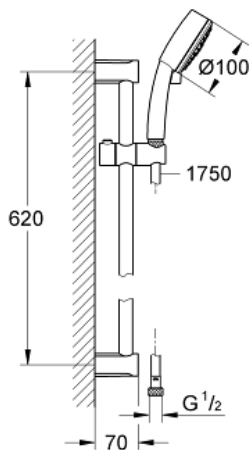

NEW TEMPESTA
COSMOPOLITAN 100
Shower Rail Set 2 Sprays
MODEL # 26076002

Pure Freude
an Wasser

GROHE

Product Description:
NEW TEMPESTA COSMOPOLITAN 100
Shower Rail Set 2 Sprays

Standard Specification:

- Consisting of:
- New Tempesta Hand shower (26 046)
- 24" shower bar (27 521)
- RelaxaFlex 69" plastic shower hose (28 154)
- **GROHE EcoJoy** 1.75 gpm (6.6 l/min) flow limiter
- **GROHE DreamSpray** perfect spray pattern
- **GROHE StarLight** chrome finish
- **SpeedClean** anti-lime system
- Inner WaterGuide for a longer life
- Min. recommended pressure: 15 psi (1.0 bar)

Applicable Codes & Standards:

- EPA WaterSense®

Color:

- 26076002 StarLight Chrome