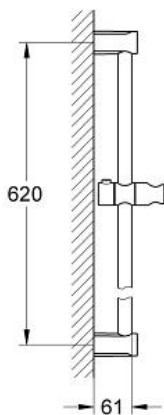

NEW TEMPESTA
COSMOPOLITAN
Shower rail, 600 mm

MODEL # 27521000

GROHE CANADA, INC. | 5900 Avebury Road, Mississauga, Ontario, Canada L5R 3M3
Phone: 905-271-2929 | Fax: 905-271-9494 | info@grohe.ca

Pure Freude
an Wasser

GROHE

Product Description:
Shower rail, 600 mm

Standard Specification:

- With wall brackets, glider and swivel hand shower holder
- GROHE StarLight chrome finish

Applicable Codes & Standards:

- Energy Policy Act of 1992
- ASME A112.18.1/CSA B125.1