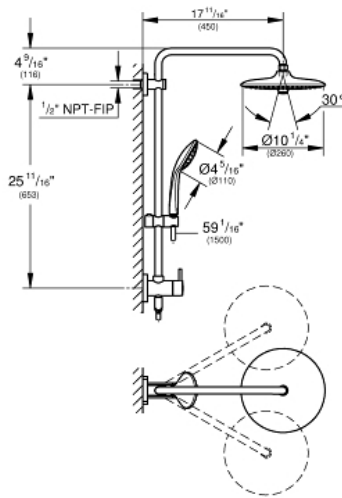

RETROFIT SYSTEM 260 Shower System

MODEL # 27867001

GROHE CANADA, INC. | 5900 Avebury Road, Mississauga, Ontario, Canada L5R 3M3
Phone: 905-271-2929 | Fax: 905-271-9494 | info@grohe.ca

Pure Freude
an Wasser

GROHE

Product Description: RETROFIT SYSTEM 260 Shower System

Standard Specification:

- Consisting of:
- 17 3/4" (450mm) horizontal swivel shower arm
- Switch between hand shower and shower head shower via built-in diverter
- Allows change between:
- Head shower Euphoria 260 (26 457)
- 3 adjustable sprays
- Rain, SmartRain, Jet
- With ball joint
- Rotation angle $\pm 15^\circ$
- Euphoria 110 handshower (27239)
- Spray pattern: Rain
- Adjustable height bar with gliding element
- Distance between diverter and upper bracket: 25 3/4" (653 mm)
- Rotaflex shower hose (59") (1500mm) (28 417)
- Angle adapter to prevent hose interfering with shower valve
- 2.5 gpm (9.5 l/min) flow limiter
- **GROHE DreamSpray** perfect spray pattern
- **GROHE StarLight** chrome finish
- **SpeedClean** anti-lime system
- Inner WaterGuide for a longer life
- Twistfree to prevent hose from twisting
- Min. recommended pressure: 15 psi (1.0 bar)
- System includes 2 back flow preventers
- Optional compensation disc (26 030) available for uneven wall installation
- Optional height extension (26 464) available for raising the shower head