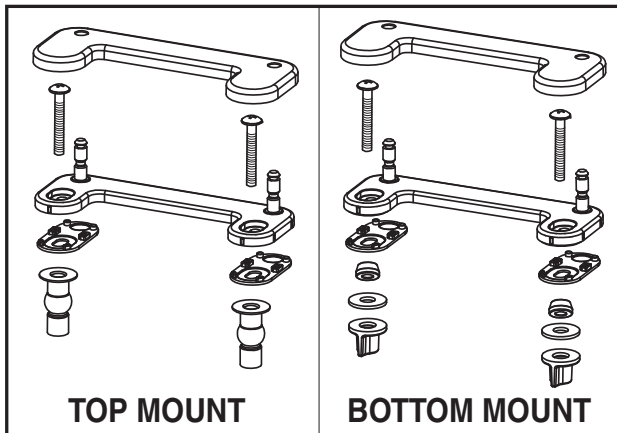

**TELESCOPING LUXURY EASY LIFT-OFF TOILET SEATS WITH SLOW-CLOSE AND EVERCLEAN®**

- 5025A65G** Elongated toilet seat
- 5025B65G** Round Front toilet seat
- **EVER-TITE™ Stabilizing Hinge** to prevent the seat from shifting side to side
- **Slow-close** seat and lid for user convenience
- Two Button-push **Removable Seat** for easier cleaning of the seat & bowl – **No Tools Required**
- **EverClean®** silver-based surface permanently inhibits the growth of stain and odor causing bacteria, mold and mildew on the surface. **EverClean®** surface does not protect against disease causing bacteria.
- Telescoping styled solid seat with cover can be installed from either the top or bottom of the bowl
- **Universal Bowl Fit** with Top & Bottom Mounting Hardware Included
- **Durable** Seats Made From Polypropylene Plastic
- Elongated Seat weighs 4.1 lbs.(1.87 kg)
- Round Front Seat weighs 3.9 lbs. (1.75 kg)

SHOWN: CONVENIENT SLOW-CLOSE FEATURE

SHOWN: TWO PUSH BUTTON LIFT OFF FEATURE

**AVAILABLE SPARE PARTS**

- **760234-100.XXX0A** Universal Seat Mounting Kit includes top and bottom mounting hardware

SEE REVERSE FOR ROUGHING-IN DIMENSIONS AND PRODUCT SPECIFICATIONS

**To Be Specified**

- Color:  White  Linen