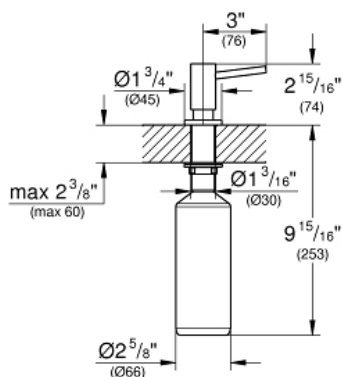

Cosmopolitan Soap Dispenser

MODEL # 40535000

Pure Freude
an Wasser

GROHE

C

Product Description:

Cosmopolitan Soap Dispenser

Standard Specification:

- For liquid soaps
- GROHE StarLight finish

Applicable Codes & Standards:

- Energy Policy Act of 1992
- ASME A112.18.1/CSA B125.1

Color:

- 40535000 StarLight Chrome