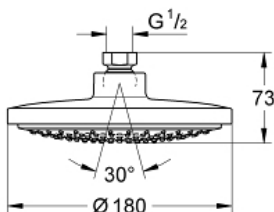

EUPHORIA COSMOPOLITAN 180

MODEL # 27492000

GROHE CANADA, INC. | 5900 Avebury Road, Mississauga, Ontario, Canada L5R 3M3
Phone: 905-271-2929 | Fax: 905-271-9494 | info@grohe.ca

Pure Freude
an Wasser

GROHE