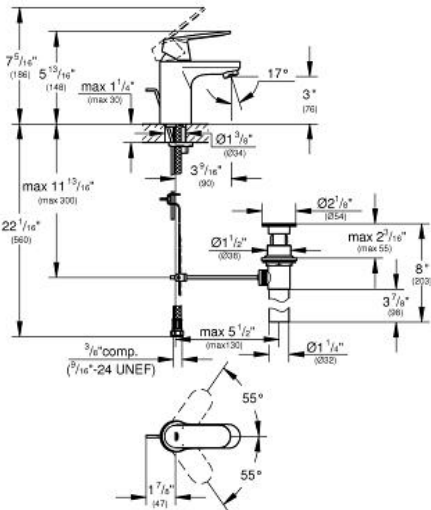

EUROSMART COSMOPOLITAN

Single-lever basin mixer 1/2" S-Size

MODEL # 3287500A

GROHE CANADA, INC. | 5900 Avebury Road, Mississauga, Ontario, Canada L5R 3M3
 Phone: 905-271-2929 | Fax: 905-271-9494 | info@grohe.ca

Pure Freude
an Wasser

Product Description:
 Single-lever basin mixer 1/2"
 S-Size

Standard Specification:

- single hole installation
- Metal lever handle
- **GROHE SilkMove** ceramic cartridge
- GROHE StarLight** chrome finish
- Adjustable flow rate limiter
- adjustable minimum flow rate 2.5 l/min
- mousseur
- pop-up waste set 1 1/4"
- Stainless steel braided flexible supplies
- optional temperature limiter ref. no. 46 375
- noise classification 1 in accordance with DIN4109 incl. certificate
- Max flow rate: 1.2 gpm (4.56 L/min)

Color:
 3287500A chrome