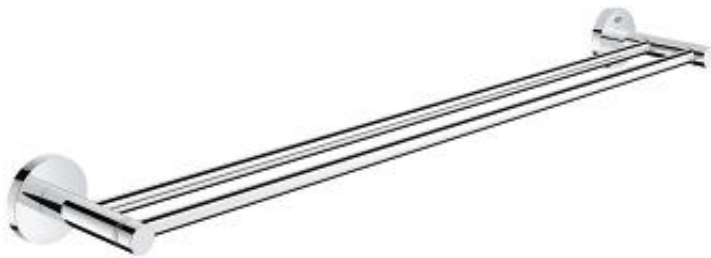

ESSENTIALS
MODEL # 40802001

Pure Freude
an Wasser

GROHE

Product Description:
ESSENTIALS

Standard Specification:

- Material: Metal
- 654 mm (functional length 600 mm)
- Concealed fastening
- **GROHE StarLight** chrome finish

Color:

- 40802001 StarLight Chrome