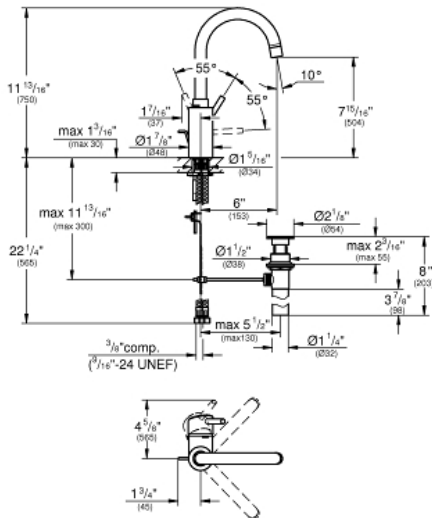

CONCETTO Single-Handle Bathroom Faucet L-Size

MODEL # 32138002

Pure Freude
an Wasser

GROHE

Product Description:

CONCETTO

Single-Handle Bathroom Faucet L-Size

Standard Specification:

- Single hole installation
- Lever attachment cover
- **GROHE SilkMove** 1.4" (35 mm) ceramic cartridge
- Adjustable flow rate limiter
- **GROHE StarLight** chrome finish
- **GROHE QuickFix** rapid installation system
- Flow control
- Swivel tubular spout with stop limiter
- 1 1/4" pop-up waste set
- Stainless steel flex lines
- Max flow rate: 1.2 gpm (4.56 L/min)
- Optional temperature limiter ref. no. 46 375