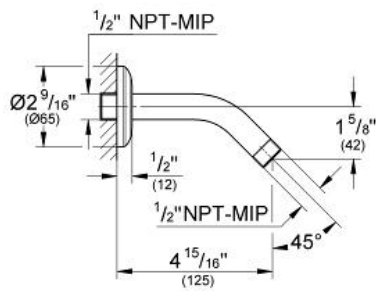

# 5 5/8" Tubular Shower Arm

MODEL # 27414000

Pure Freude  
an Wasser

GROHE

### 5 5/8" Tubular Shower Arm

#### Standard Specification:

- 1/2" Connection thread
- 5 5/8" spout reach
- GROHE StarLight chrome finish