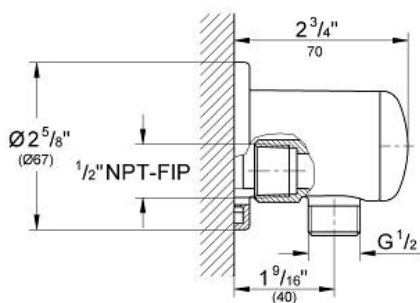

RELEXA  
Shower outlet elbow, 1/2"  
MODEL # 28672000

Pure Freude  
an Wasser

GROHE

**Product Description:**  
RELEXA  
Shower outlet elbow, 1/2"

**Standard Specification:**

- 1/2" NPT Female Threads
- GROHE StarLight chrome finish

**Applicable Codes & Standards:**

- Energy Policy Act of 1992
- ASME A112.18.1/CSA B125.1

**Color:**  
□ 28672000 StarLight Chrome