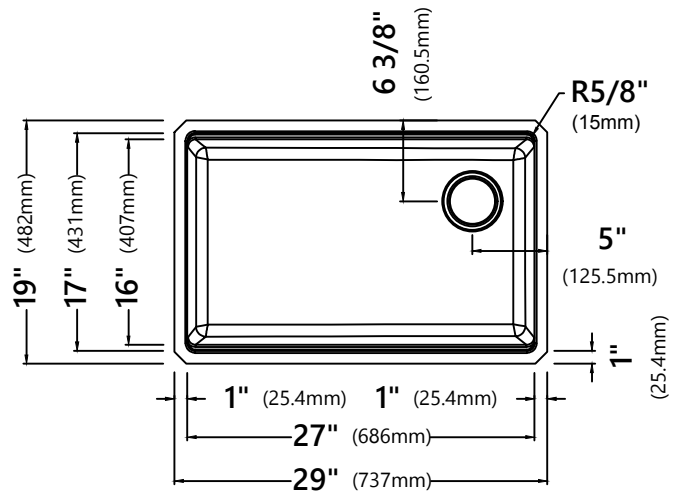

KGUW2-30

30 Inch Single Bowl Granite Undermount Kitchen Sink

Kräus®

SPECIFICATION SHEET

Sink Dimensions

Overall Dimensions: 29" x 19"

Bowl Dimensions: 27" x 16"

Sink Depth: 10"

Features

- Granite Composite
- Undermount Single Bowl Sink
- Required Minimum Cabinet Size: 33" Left to Right, 24" Front to Back
- Rear Off-Set Drain
- 3 1/2" Drain Opening

Accessories Included

- Cutting Board KCB-WS301SA
- Kitchen Sink Strainer ST-4
- Kitchen Rolling Mat KRM-11BL

CODES/STANDARDS:

Product Certification

cUPC

Available Colors

- Metallic Black
- Metallic Brown
- Metallic Grey

Note: Although Kraus granite and quartz composite sinks are highly heat resistant, placing hot items right from the stove or oven directly into the sink may cause surface discoloration. Consider using a trivet or rolling mat for extremely hot items to avoid potential heat damage.

Warranty

Kraus Limited Lifetime Warranty

see website for details www.kraususa.com

Kraus USA Customer Service

1.800.775.0703 | customerservice@kraususa.com

REV. April 8, 2020