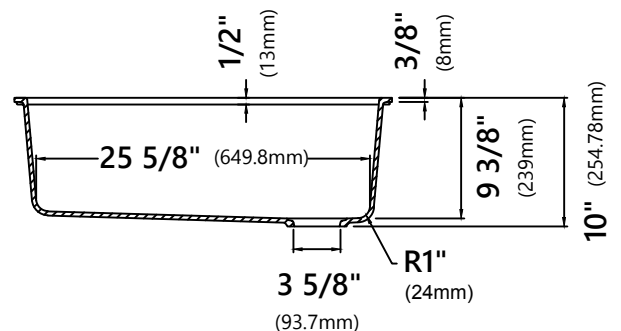

KGUW2-30

30 Inch Single Bowl Granite Undermount Kitchen Sink

Kräus®

SPECIFICATION SHEET

Sink Dimensions

Overall Dimensions: 29" x 19"

Bowl Dimensions: 27" x 16"

Sink Depth: 10"

Features

- Granite Composite
- Undermount Single Bowl Sink
- Required Minimum Cabinet Size: 33" Left to Right, 24" Front to Back
- Rear Off-Set Drain
- 3 1/2" Drain Opening

Accessories Included

- Cutting Board KCB-WS301SA
- Kitchen Sink Strainer ST-4
- Kitchen Rolling Mat KRM-11BL

CODES/STANDARDS:

Product Certification

cUPC

Available Colors

- Metallic Black
- Metallic Brown
- Metallic Grey

Note: Although Kraus granite and quartz composite sinks are highly heat resistant, placing hot items right from the stove or oven directly into the sink may cause surface discoloration. Consider using a trivet or rolling mat for extremely hot items to avoid potential heat damage.

Warranty

Kraus Limited Lifetime Warranty

see website for details www.kraususa.com

Kraus USA Customer Service

1.800.775.0703 | customerservice@kraususa.com

REV. April 8, 2020