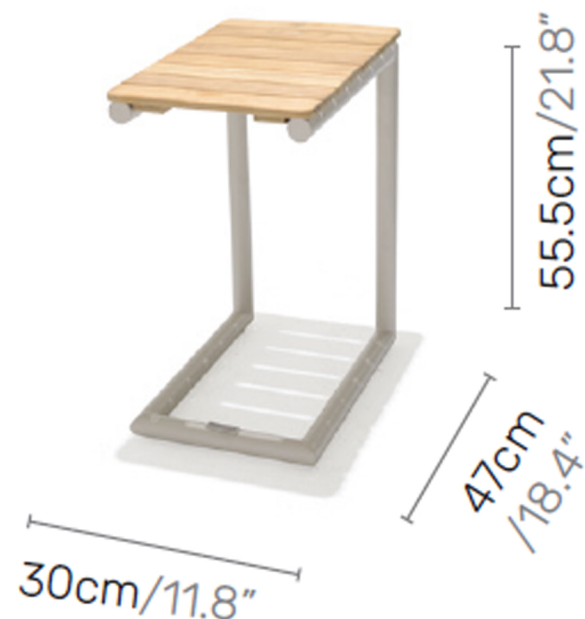

## PORTALS C SHAPE SIDE TABLE

### Materials

Aluminium

Teak FSC

 0 minutes

Wt: 3.2kg/8lb

## PORTALS SUN LOUNGER

 0 minutes

Wt: 12.2kg/27lb

### Materials

Aluminium

Olefin

Weathernet

41cm/16.1"