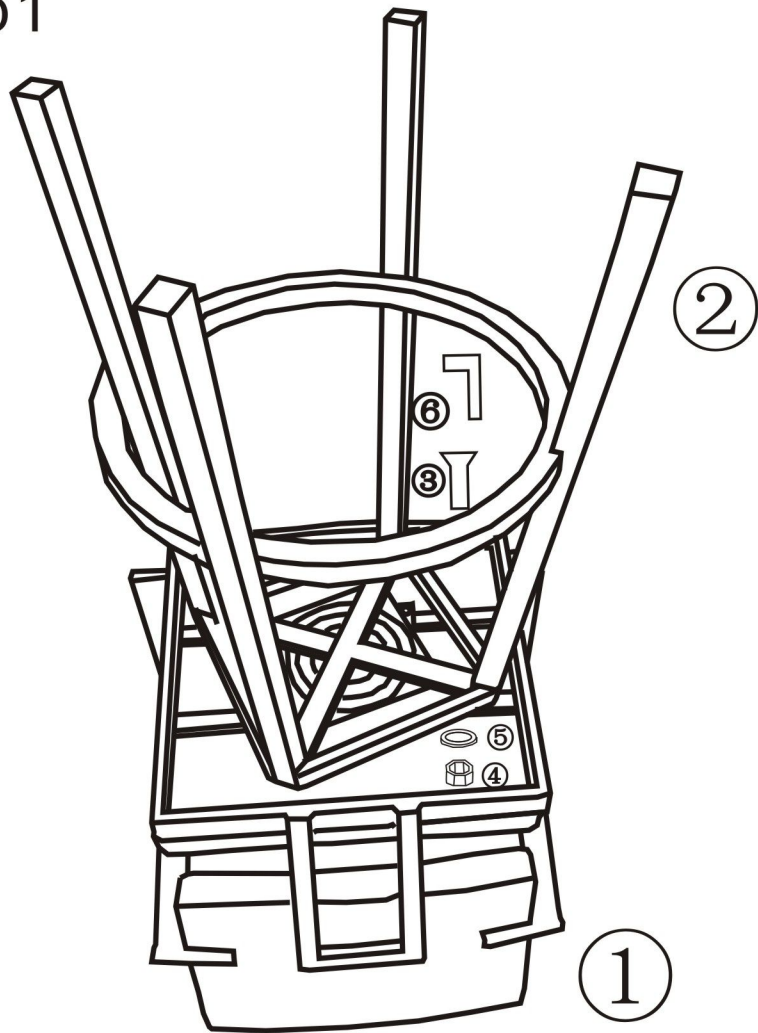

ITEM: 8257-BS/CS	Instaling		Accessories			Tool	
	①	②	③	④	⑤	⑥	
	SEAT	FRAME	SCREW	NUT	GASKET	ALLENKET	
							
	Size	Size	M6*25	M6	Φ16*2*Φ8	Size	Φ4
Pcs	1	1	4	4	4		1

Step1

Step2