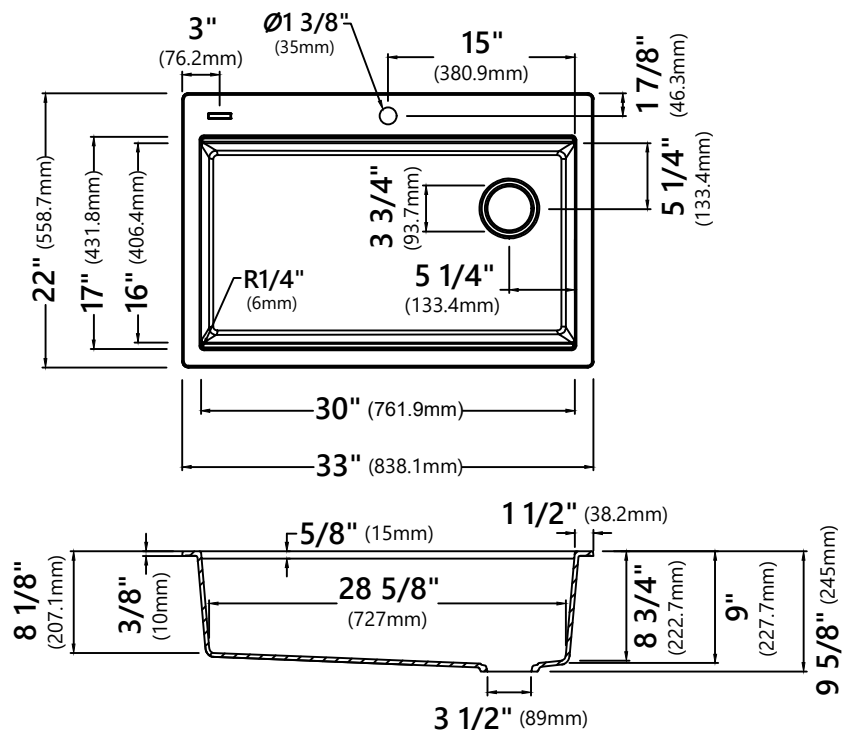

KGTW1-33

33 Inch Single Bowl Granite
Top Mount Kitchen Sink

Kräus®

SPECIFICATION SHEET

Sink Dimensions

Overall Dimensions: 33" x 22"

Bowl Dimensions: 30" x 16"

Sink Depth: 9 5/8"

Features

- Granite Composite Construction
- Top Mount Single Bowl Sink
- Required Minimum Cabinet Size: 36" Left to Right, 24" Front to Back
- Rear Off-Set Drain
- 3 1/2" Drain Opening

Accessories Included

- Cutting Board KCB-WS303SA
- Sink Strainer ST-4
- Rolling Mat KRM-11BL

Available Colors

- White

CODES/STANDARDS:

Product Certification

cUPC

Note: Although Kraus granite and quartz composite sinks are highly heat resistant, placing hot items right from the stove or oven directly into the sink may cause surface discoloration. Consider using a trivet or rolling mat for extremely hot items to avoid potential heat damage.

Warranty

Kraus Limited Lifetime Warranty

see website for details www.kraususa.com

Kraus USA Customer Service

1.800.775.0703 | customerservice@kraususa.com

REV. September 15, 2020