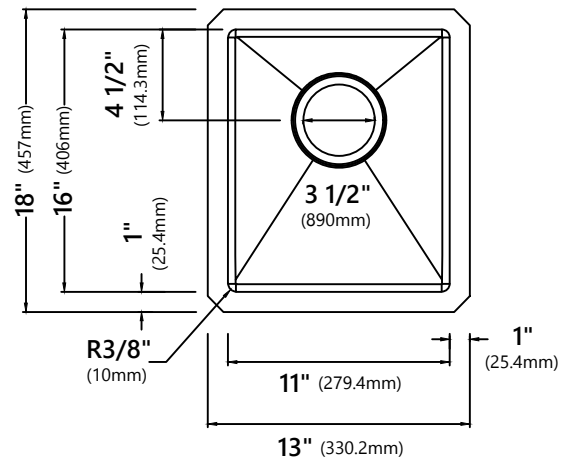

KHU101-13

13 Inch Undermount Single Bowl Stainless Steel Kitchen Sink

Kräus®

SPECIFICATION SHEET

Sink Dimensions

Overall Dimensions: 13" x 18"

Bowl Dimensions: 11" x 16"

Sink Depth: 8"

Features

- 16 Gauge Stainless Steel Construction
- Undermount Single Bowl Sink
- Required Minimum Cabinet Size: 15" Left to Right, 21" Front to Back
- Rear Center-Set Drain
- 3 1/2" Drain Opening
- NoiseDefend Undercoating and Sound Dampening Pads

Accessories Included

- Strainer ST-1
- Drain Cap STC-2
- Towel
- Cut-Out Template
- Mounting Hardware

CODES/STANDARDS:

Product Certification

cUPC (ASME A112.19.3/CSA B45.4)

Warranty

Kraus Limited Lifetime Warranty

see website for details www.kraususa.com