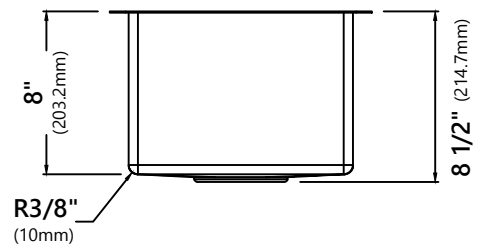

KHU101-13

13 Inch Undermount Single Bowl Stainless Steel Kitchen Sink

Kräus®

SPECIFICATION SHEET

Sink Dimensions

Overall Dimensions: 13" x 18"

Bowl Dimensions: 11" x 16"

Sink Depth: 8"

Features

- 16 Gauge Stainless Steel Construction
- Undermount Single Bowl Sink
- Required Minimum Cabinet Size: 15" Left to Right, 21" Front to Back
- Rear Center-Set Drain
- 3 1/2" Drain Opening
- NoiseDefend Undercoating and Sound Dampening Pads

Accessories Included

- Strainer ST-1
- Drain Cap STC-2
- Towel
- Cut-Out Template
- Mounting Hardware

CODES/STANDARDS:

Product Certification

cUPC (ASME A112.19.3/CSA B45.4)

Warranty

Kraus Limited Lifetime Warranty

see website for details www.kraususa.com