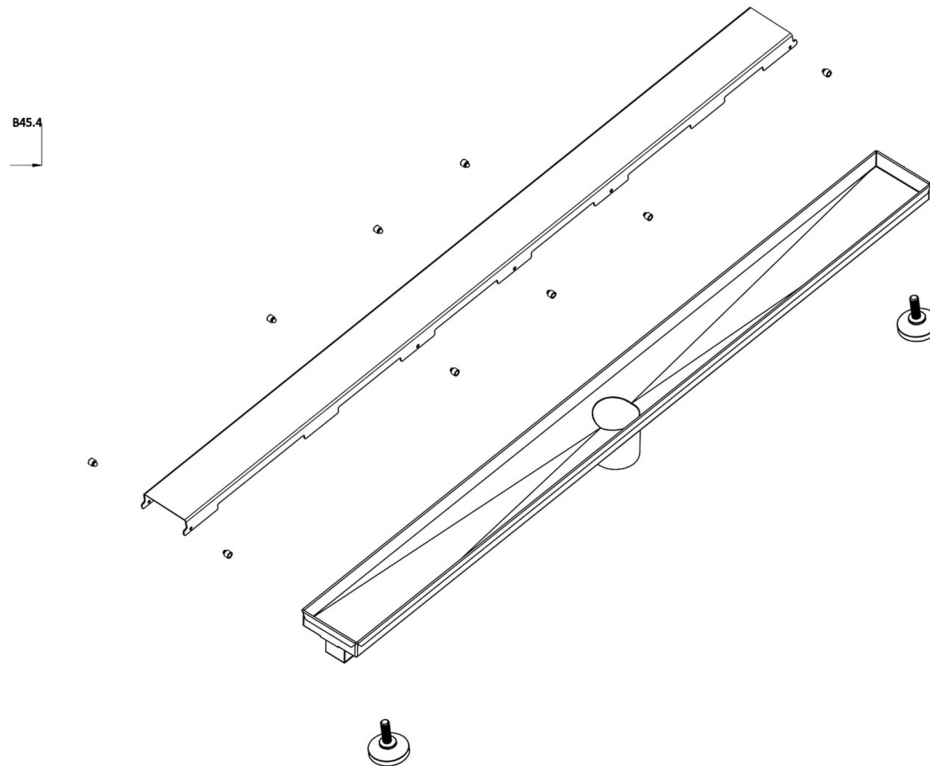

ABLD47B

47" Stainless Steel Linear Shower Drain with Solid Cover

Note: All product dimensions are approximate and should be verified on site prior to installation.
Visit www.ALFIbrand.com for more information.