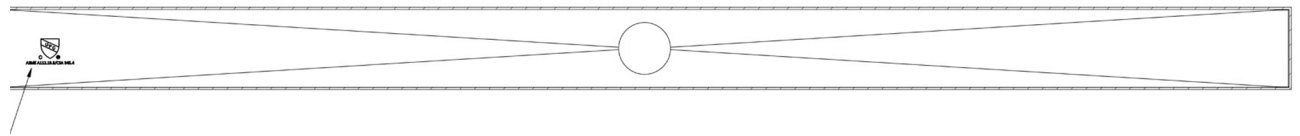

ABLD47B

47" Stainless Steel Linear Shower Drain with Solid Cover

Note: All product dimensions are approximate and should be verified on site prior to installation.
Visit www.ALFIbrand.com for more information.