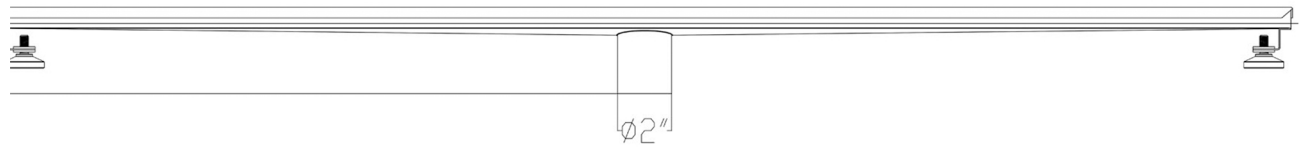

ABLD47B

47" Stainless Steel Linear Shower Drain with Solid Cover

Note: All product dimensions are approximate and should be verified on site prior to installation.
Visit www.ALFIbrand.com for more information.