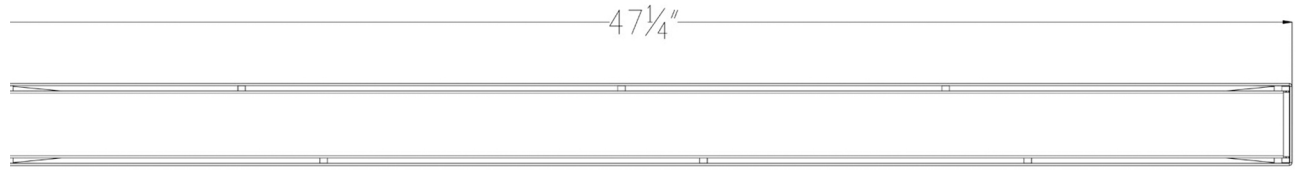

ABLD47B

47" Stainless Steel Linear Shower Drain with Solid Cover

Note: All product dimensions are approximate and should be verified on site prior to installation.
Visit www.ALFIbrand.com for more information.