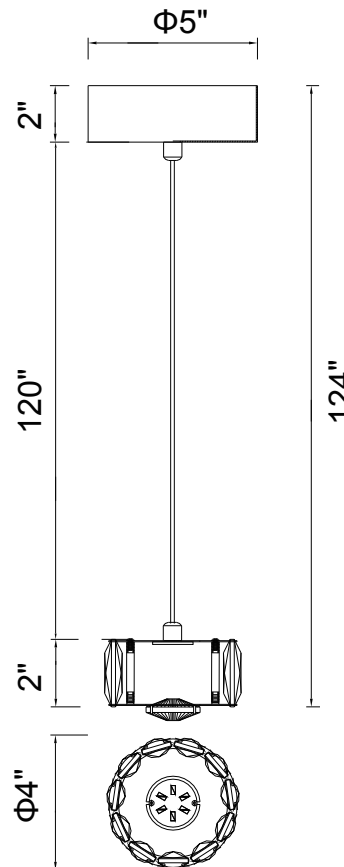

PROJECT: _____
 FIXTURE TYPE: _____
 LOCATION: _____
 CONTACT/PHONE: _____

Item	5636P4-1-601
Collection	MILAN
Category	Mini Pendant
Finish	Chrome
Glass	-----
Crystal	Clear
Acrylic	-----

Shade Color	-----
Min Assembled Height	4"
Max Assembled Height	124"
Width	4"
Length	4"
Extension Wall Mounts	-----
Input	120V AC,60HZ,AC

Lumens	156
Light Source	Integrated LED
Bulb Info.	3W
Included	Yes
Dimmable	Yes
Colour Temp	4000K
Weight	1.52 Lbs

CWI Lighting
 2775 Broadway
 Buffalo, NY 14227
 USA

CWI Lighting
 140 Steelcase Rd. W.
 Markham ON. L3R 3J9
 Canada