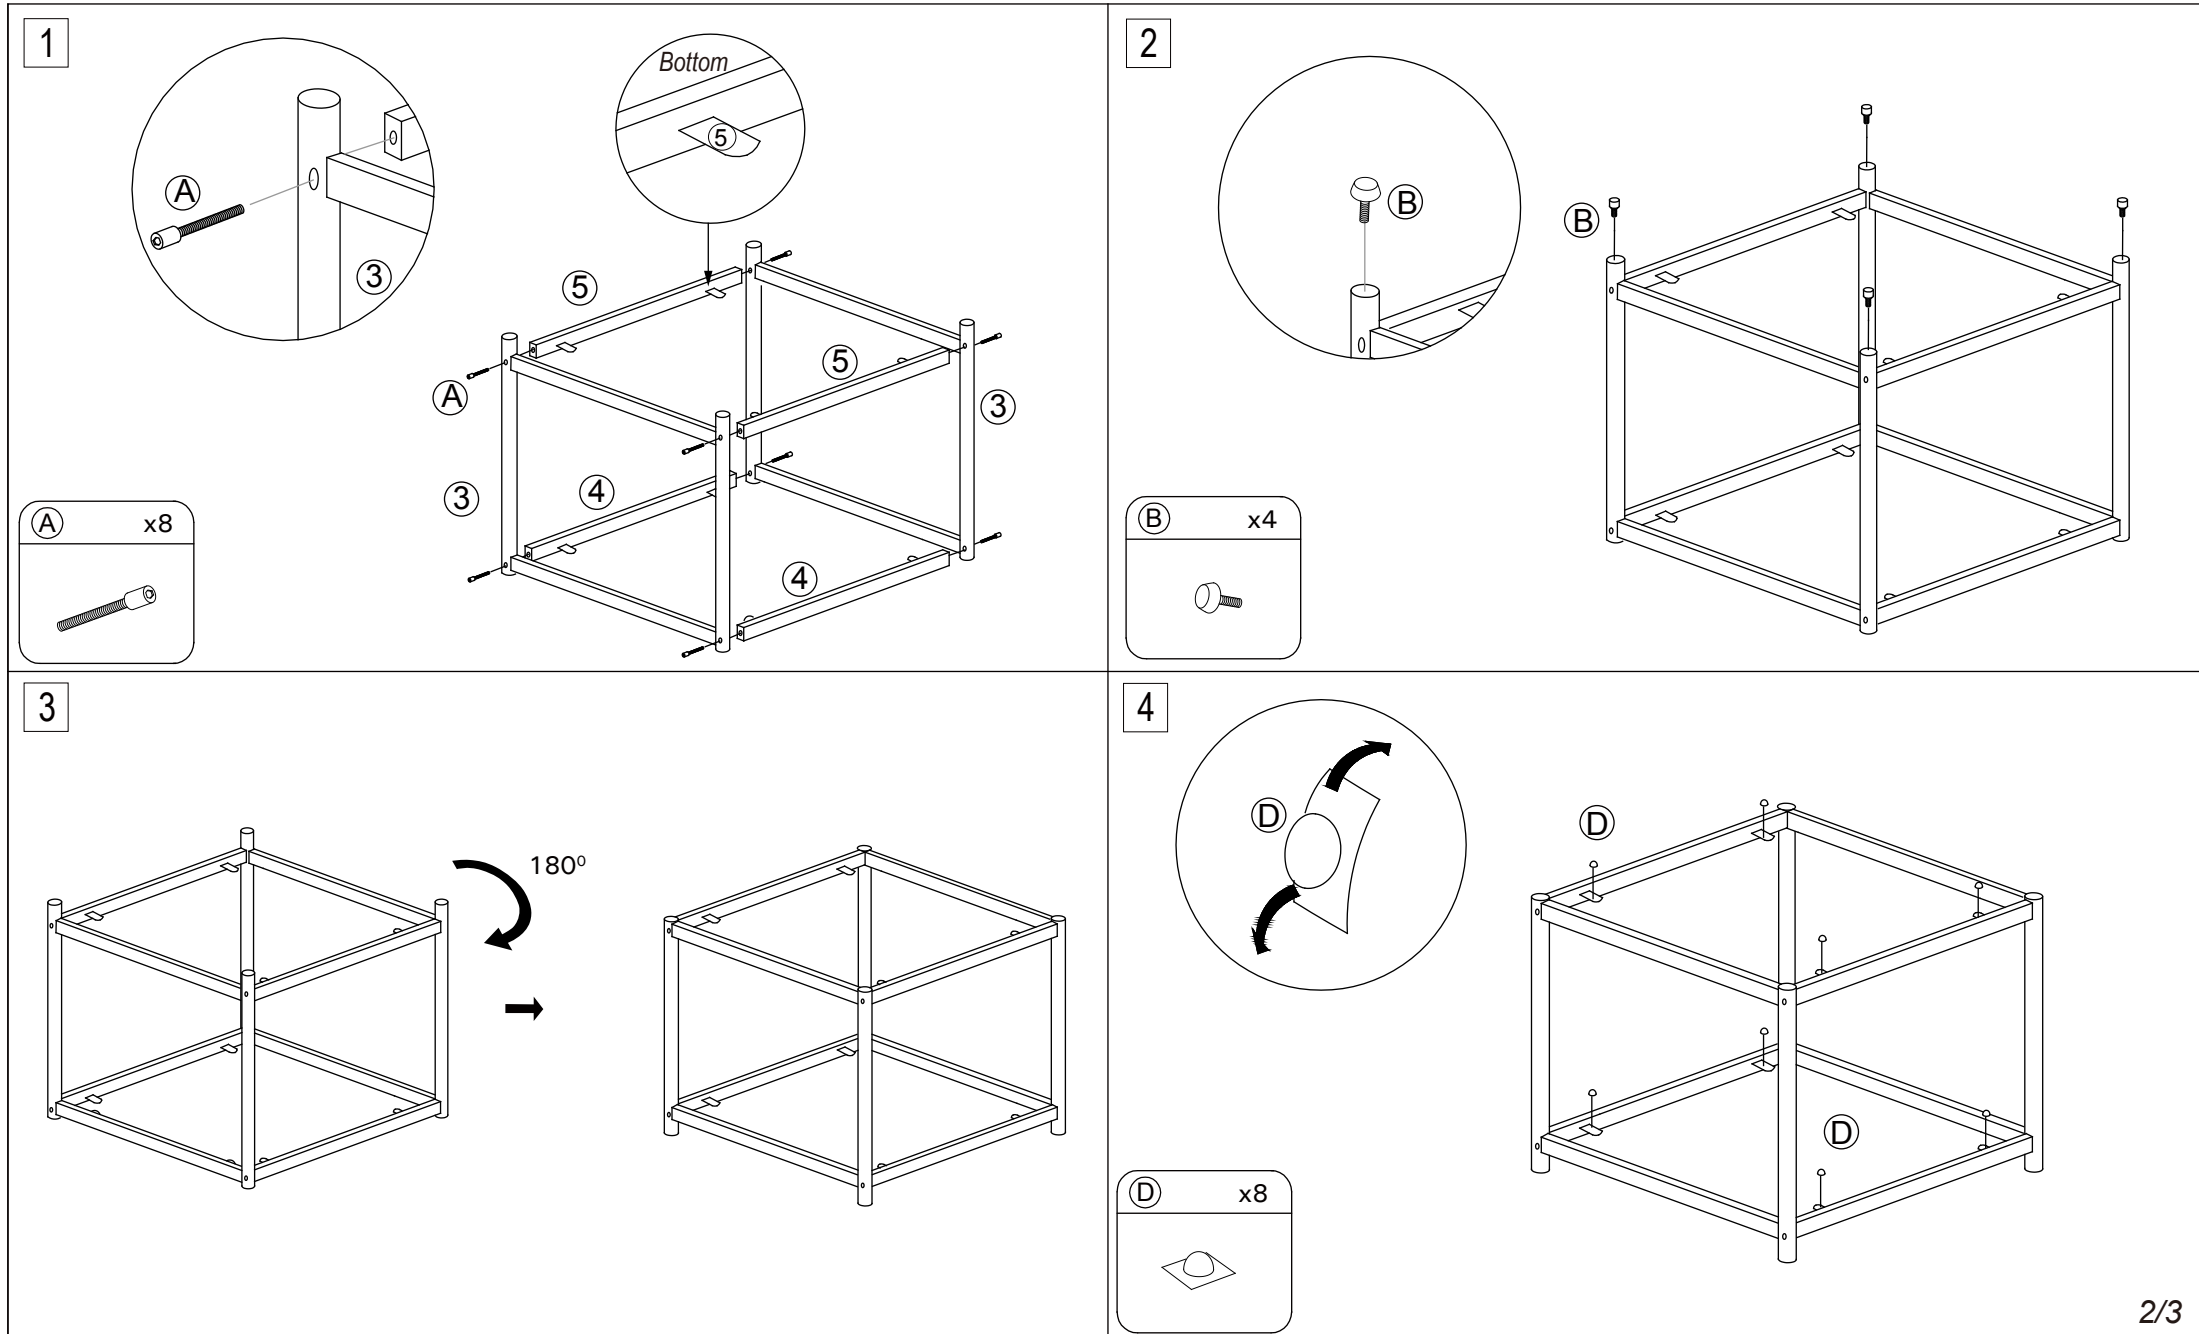

PREPARATION

Before beginning assembly of product, make sure all parts are present. Compare parts with package contents list and hardware contents list.

If any part is missing or damaged, do not attempt to assemble the product.

Estimated Assembly Time: 30minutes.

Tools Required for Assembly : Allen Key