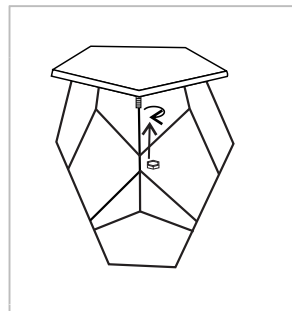

Step 2
Screw Base legs (B) to top (A) tray