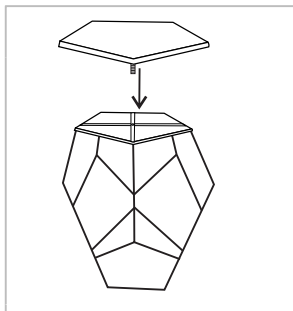

PREPARATION

Before beginning assembly of product, make sure all parts are present. Compare parts with package contents list and hardware contents list.

If any part is missing or damaged, do not attempt to assemble the product.

Estimated Assembly Time: 5 minutes.

Step 1
Screw Base legs (B) to top (A) tray