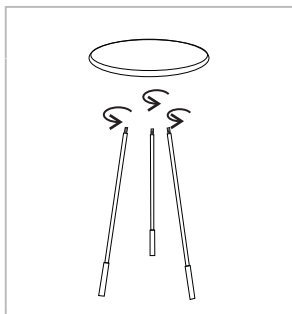

PREPARATION

Before beginning assembly of product, make sure all parts are present. Compare parts with package contents list and hardware contents list.

If any part is missing or damaged, do not attempt to assemble the product.

Estimated Assembly Time: 5 minutes.

Step 1
Screw Base legs (B) to top (A) tray