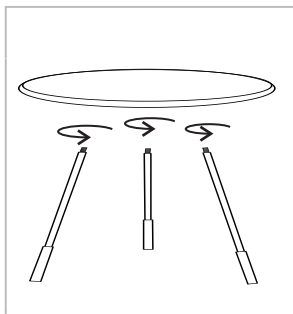

 **SAFAVIEH**
FURNITURE

Model# FOX4525A

Product Dimensions: 29"L * 29" W * 14.6" H

Piece	Description	Picture	Quantity
A	Top		X 1
B	Base Legs		X 3

PREPARATION

Before beginning assembly of product, make sure all parts are present. Compare parts with package contents list and hardware contents list.

If any part is missing or damaged, do not attempt to assemble the product.

Estimated Assembly Time: 5 minutes.

Step 1
Screw Base legs (B) to top (A) tray

Step 2
Final Product