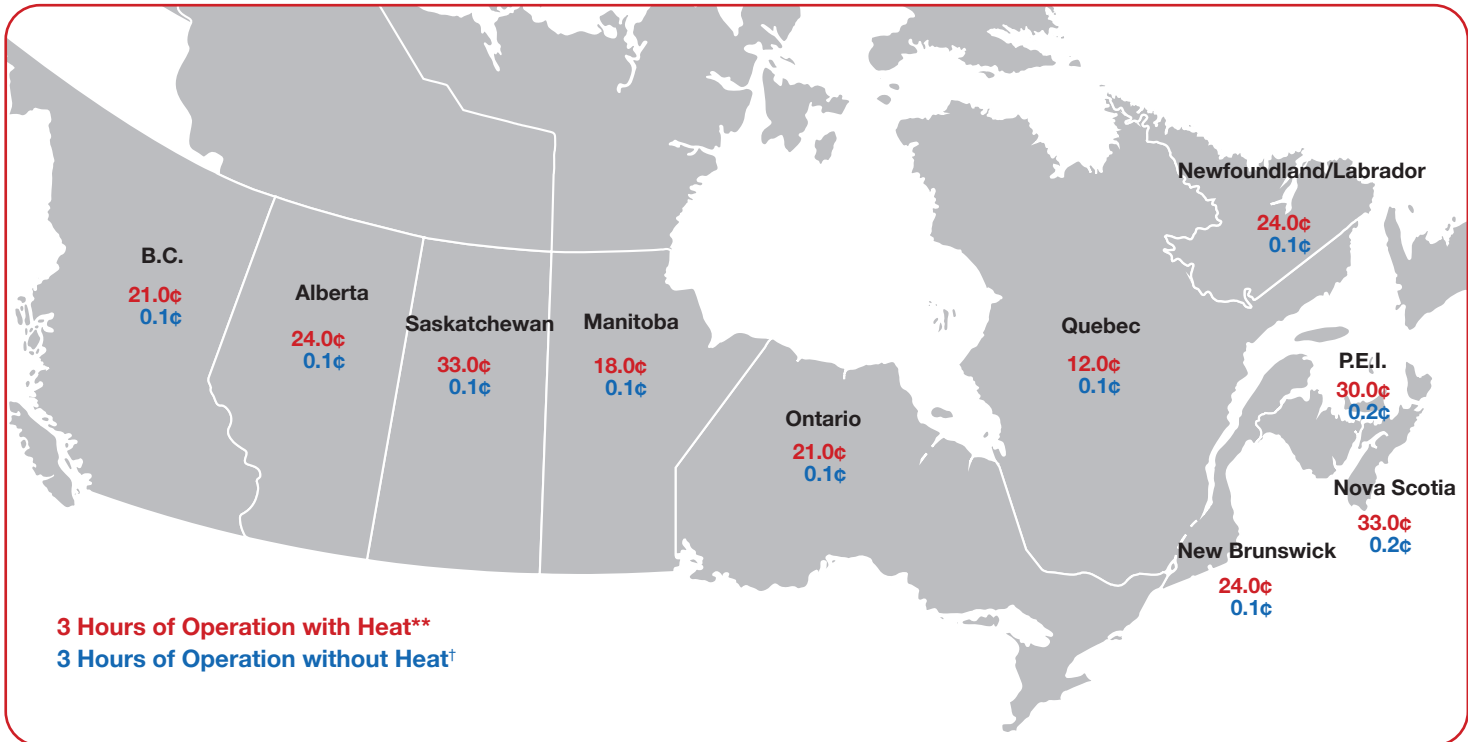

* Based on provincial mid-peak average electricity rates as of November 2019. Does not include delivery or transmission charges if applicable.

** Assumes that heater operates 50% of the time using built-in thermostat.

† Based on approximately 30 watts for flame operation without heat.