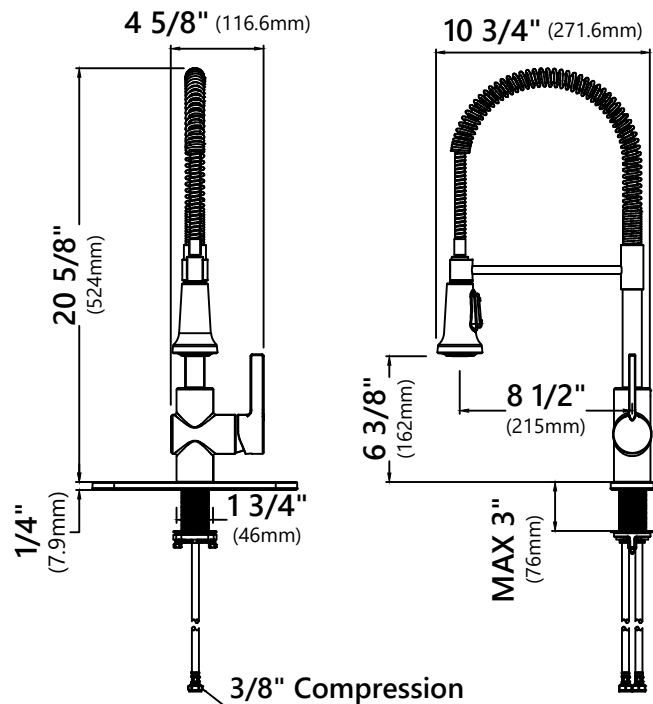

Features

- Commercial Style Pull Down Faucet
- Metal Body
- ABS Sprayer
- Lead Free Hybrid Waterway
- 360° Swivel Spout
- Flow Rate: 1.8 gpm (6.8L/min) @ 60 psi
- Spray Type: Three Function Spray/Stream/Pause
- Silicone Nozzles
- Soft Touch Silicone Aerator
- 35mm Ceramic Cartridge
- Dome Shaped Screen Washer
- 26 1/2" Integrated Nylon Waterlines
- Connections 3/8" Compression
- Max Countertop Thickness (without deck plate) 3"
- Max Countertop Thickness (with deck plate) 3"
- TPI of aerator in the Sprayer - 13/16-28UN-2A

Accessories Included

- *Deck Plate
- Hex Wrench

Available Finishes

- Spot Free all-Brite™ Stainless Steel
- Brushed Gold
- Matte Black/Brushed Gold
- Matte Black/Black Stainless
- Antique Brass
- Spot Free Antique Champagne Bronze/Matte Black
- Spot Free Antique Champagne Bronze

CODES/STANDARDS:

Product Certification

cUPC (ASME A112.18.1/CSA B125.1)
NSF/ANSI Standard 61 and 372 certified by IAPMO
MASS, CEC, DOE, ADA

NOTE: Some Kitchen Faucets that do not have a pull out or pull down sprayer may be connected to a portable dishwasher. Pull out and pull down faucets should never be connected to portable dishwashers because potential pressure fluctuations during washing cycles cause hose ruptures or leaks.

Warranty

Kraus Limited Lifetime Warranty
see website for details www.kraususa.com

Kraus USA Customer Service

1.800.775.0703 | customerservice@kraususa.com

* Optional Deck Plate