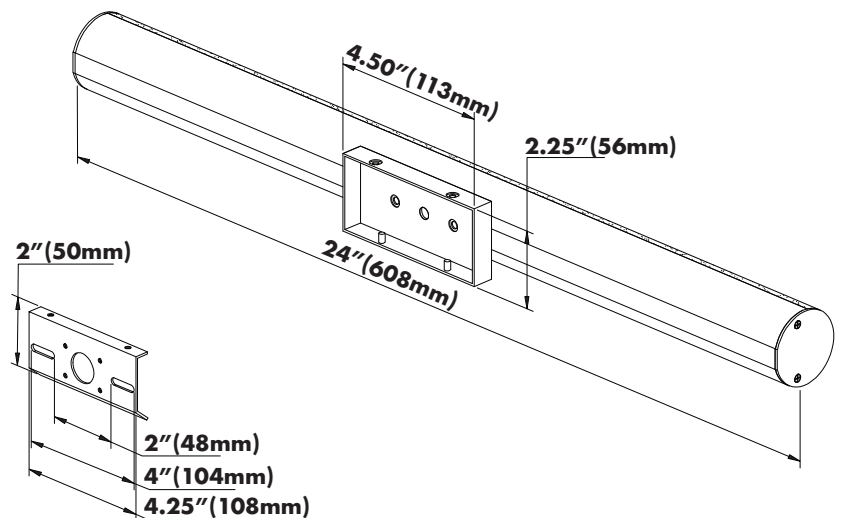

SPECIFICATIONS

• LUMENS	952LM
• WATTS	24W
• VOLTAGE	120V
• CRI	90
• CCT	3000K
• IP RATED	DAMP LOCATION
• MATERIAL	ALUMINUM / GLASS / IRON
• FINISH	ALUMINUM / WHITE
• LIFETIME	50,000 HOURS
• DIMMABLE	YES, AC LED
• SHADE SHAPE	CIRCULAR
• SHADE MATERIAL	ALUMINUM / ACRYLIC
• SHADE COLOR	WHITE
• WARRANTY	5-YEAR LIMITED

THE MEASUREMENTS ARE ROUNDED TO THE NEAREST 1/4"

AVAILABLE FINISHES