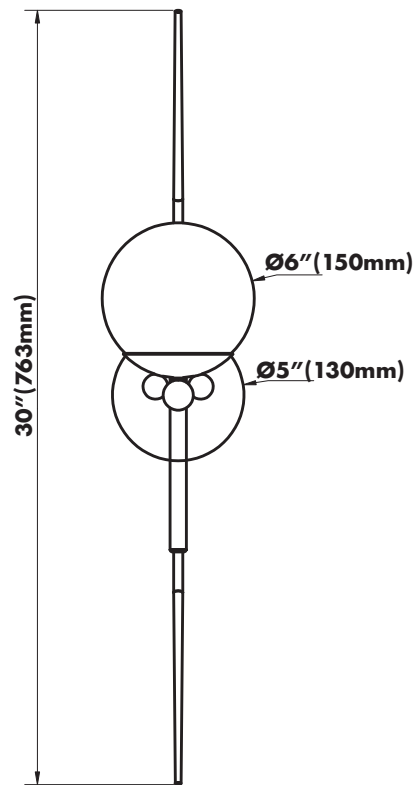

SPECIFICATIONS

• LUMENS	592LM
• WATTS	10W
• VOLTAGE	120V
• CRI	90
• CCT	3000K
• IP RATED	DRY LOCATION
• MATERIAL	ALUMINUM / GLASS
• FINISH	BLACK
• LIFETIME	50,000 HOURS
• DIMMABLE	YES
• SHADE SHAPE	ROUND
• SHADE MATERIAL	FROSTED GLASS
• SHADE COLOR	WHITE
• WARRANTY	5-YEAR LIMITED

THE MEASUREMENTS ARE ROUNDED TO THE NEAREST 1/4"

AVAILABLE FINISHES

AB