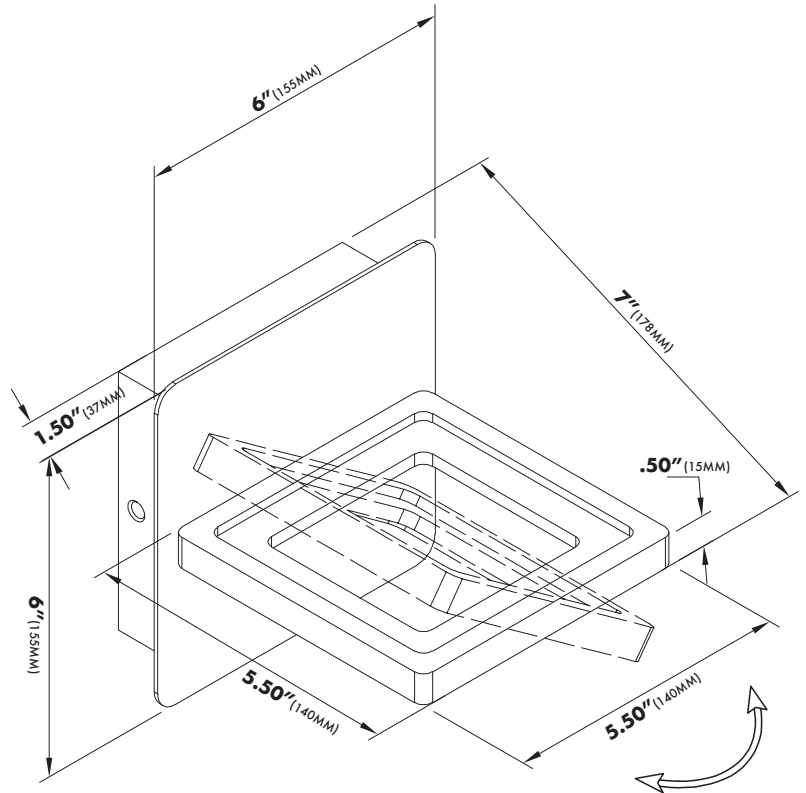

FEATURES

- Aluminum Body / Acrylic Prismatic Lens
- 340° Rotational Axis
- 501 Lumens
- 10 Watts / 120 Volts
- 3000 Kelvin Color Temperature
- Dimmable LED (15% - 100%)
with ELV - Electric Low Voltage Dimmers
- Dry Rated

**MODEL# VMW17400
DIMENSIONS**

OVERALL: **6" x 6" x 7"** (155MM x 155MM x 178MM)

THE MEASUREMENTS ARE ROUNDED TO THE NEAREST 1/4"

AVAILABLE FINISHES

AL

BL