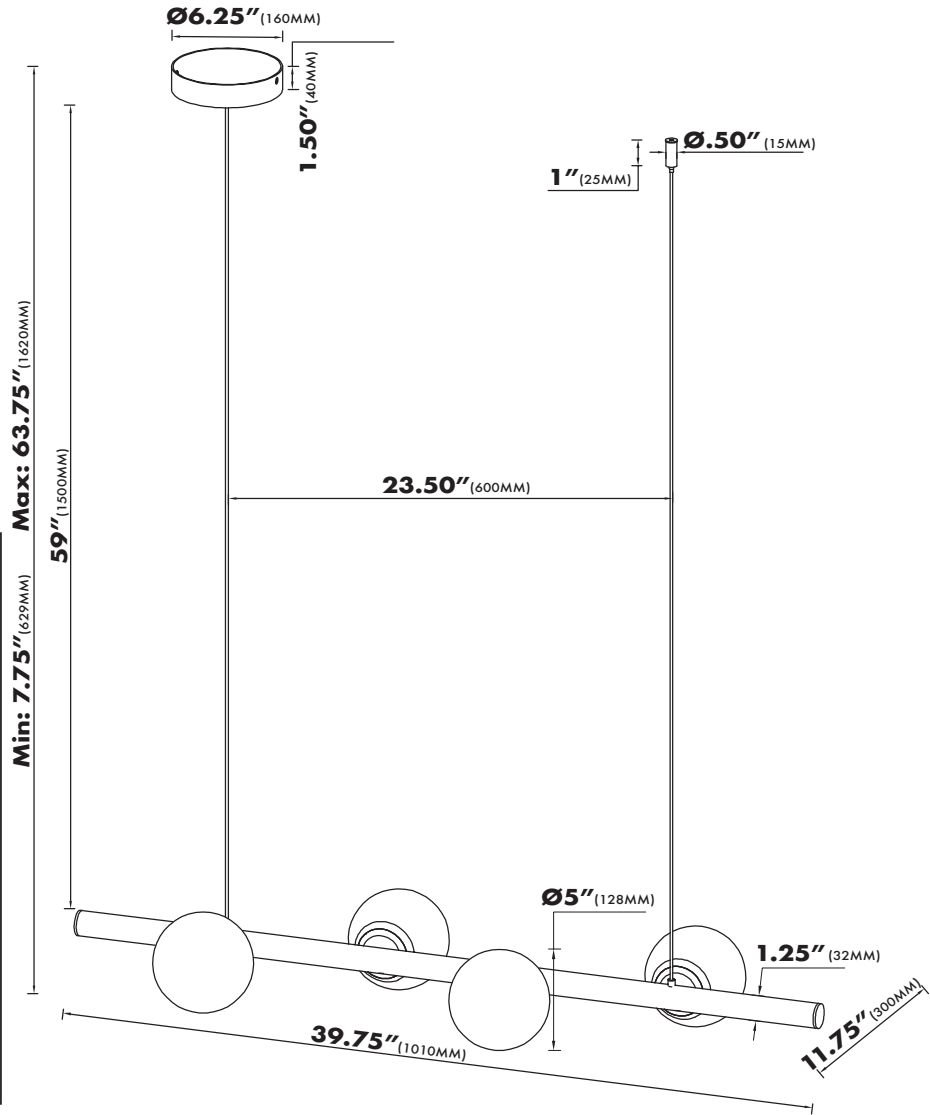

SPECIFICATIONS

• LUMENS	2653LM
• WATTS	40W
• VOLTAGE	120V
• CRI	90
• CCT	3000K
• IP RATED	DRY LOCATION
• MATERIAL	ALUMINUM / GLASS
• FINISH	BLACK
• LIFETIME	50,000 HOURS
• LIGHT DIRECTION	AMBIENT
• DIMMABLE	YES, ELV
• WARRANTY	5-YEAR LIMITED
• cETLus LISTED	

**MODEL#VCC3439
DIMENSIONS**

OVERALL: **39.75" x 11.75" x 63.75"** (1010MM x 300MM x 1620MM)

THE MEASUREMENTS ARE ROUNDED TO THE NEAREST 1/4"

AVAILABLE FINISHES

BL