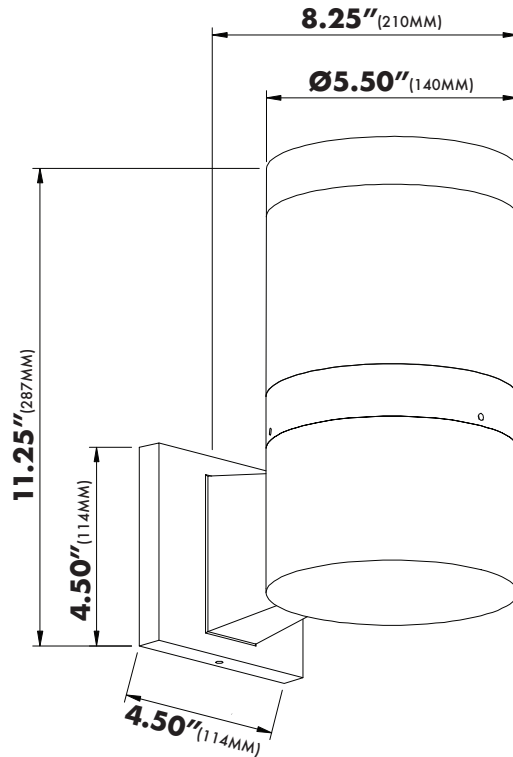

SPECIFICATIONS

• LUMENS	209
• WATTS	5W
• VOLTAGE	120V AC
• CRI	90
• CCT	3000K
• WET LISTED	IP65
• DIFFUSER	POLYCARBONATE
• MATERIAL	ALUMINUM WITH UV POWDER COATING
• FINISH	BLACK
• LIFETIME	50,000 HOURS
• ETL LISTED	
• WARRANTY	5-YEAR LIMITED

MODEL#VOW1756
DIMENSIONS

OVERALL: **5.50" x 8.25" x 11.25"** (114MM x 210MM x 287MM)

THE MEASUREMENTS ARE ROUNDED TO THE NEAREST 1/4"

AVAILABLE FINISHES