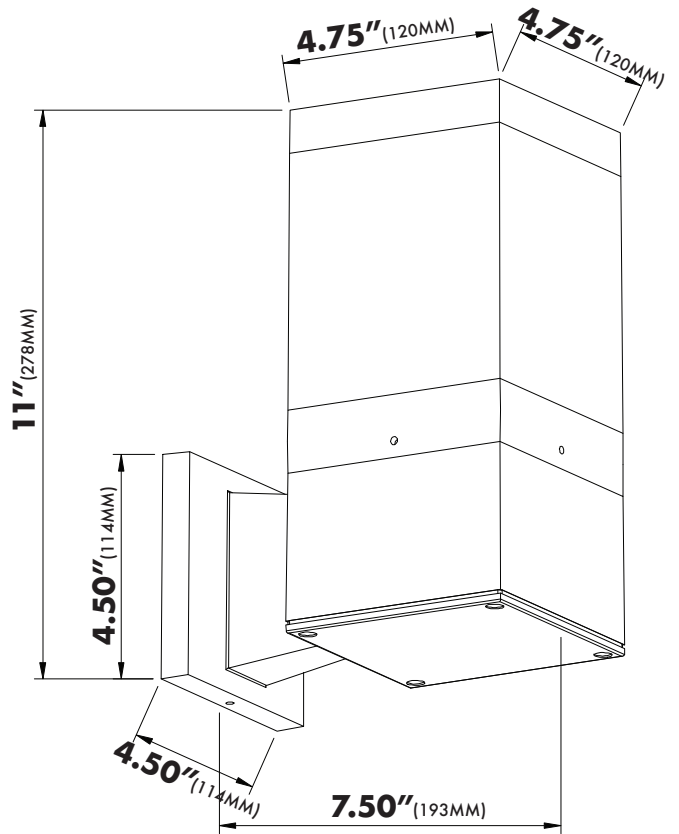

**SPECIFICATIONS**

• LUMENS	167
• WATTS	5W
• VOLTAGE	120V AC
• CRI	90
• CCT	3000K
• WET LISTED	IP65
• DIFFUSER	PMMA
• MATERIAL	ALUMINUM WITH UV POWDER COATING
• FINISH	BLACK
• LIFETIME	50,000 HOURS
• ETL LISTED	
• WARRANTY	5-YEAR LIMITED

**MODEL#VOW1772  
DIMENSIONS**

OVERALL: **4.75" x 7.50" x 11"** (120MMx193MMx278MM)

THE MEASUREMENTS ARE ROUNDED TO THE NEAREST 1/4"

**AVAILABLE FINISHES**

**BL**