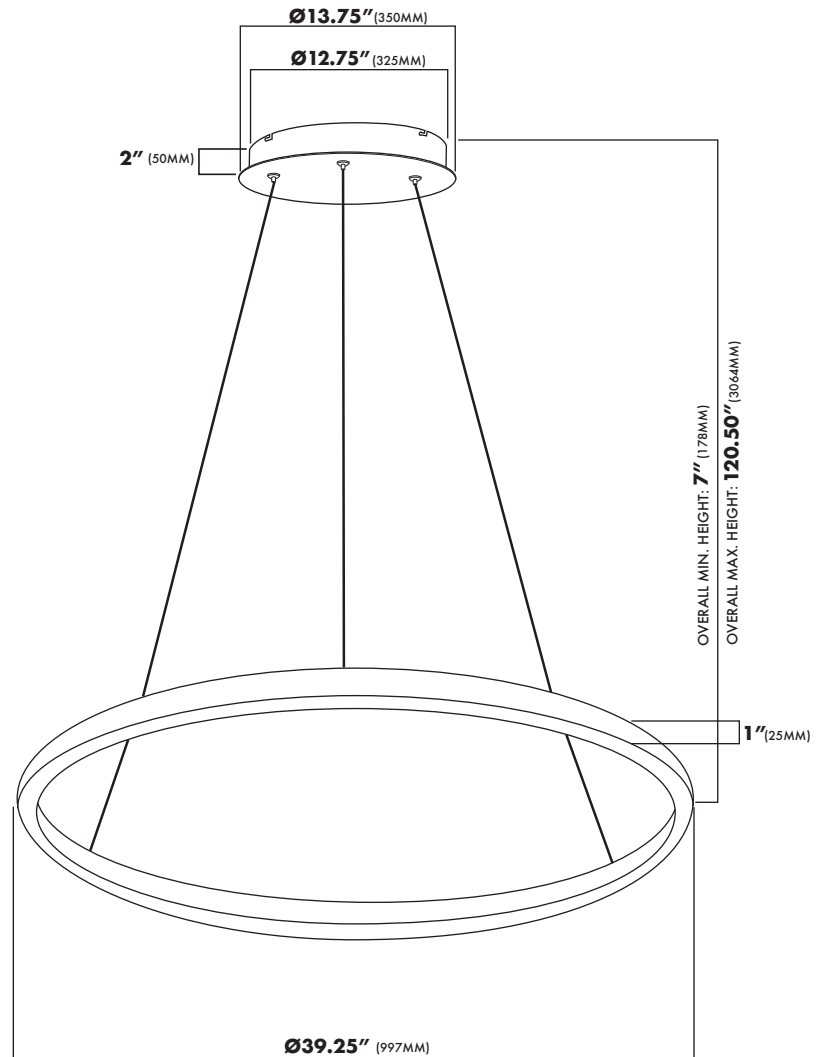

FEATURES

- Aluminum Body / Acrylic Prismatic Lens
- Suspension Fixture w/ Angle and Height Adjustable Cables
- 2001.7 Lumens
- 52 Watts / 120 Volts / >80 CRI
- 3000 Kelvin Color Temperature
- Dimmable LED (15% - 100%) with ELV - Electric Low Voltage dimmers

MODEL#VMC34911

THE MEASUREMENTS ARE ROUNDED TO THE NEAREST 1/4"

AVAILABLE FINISHES