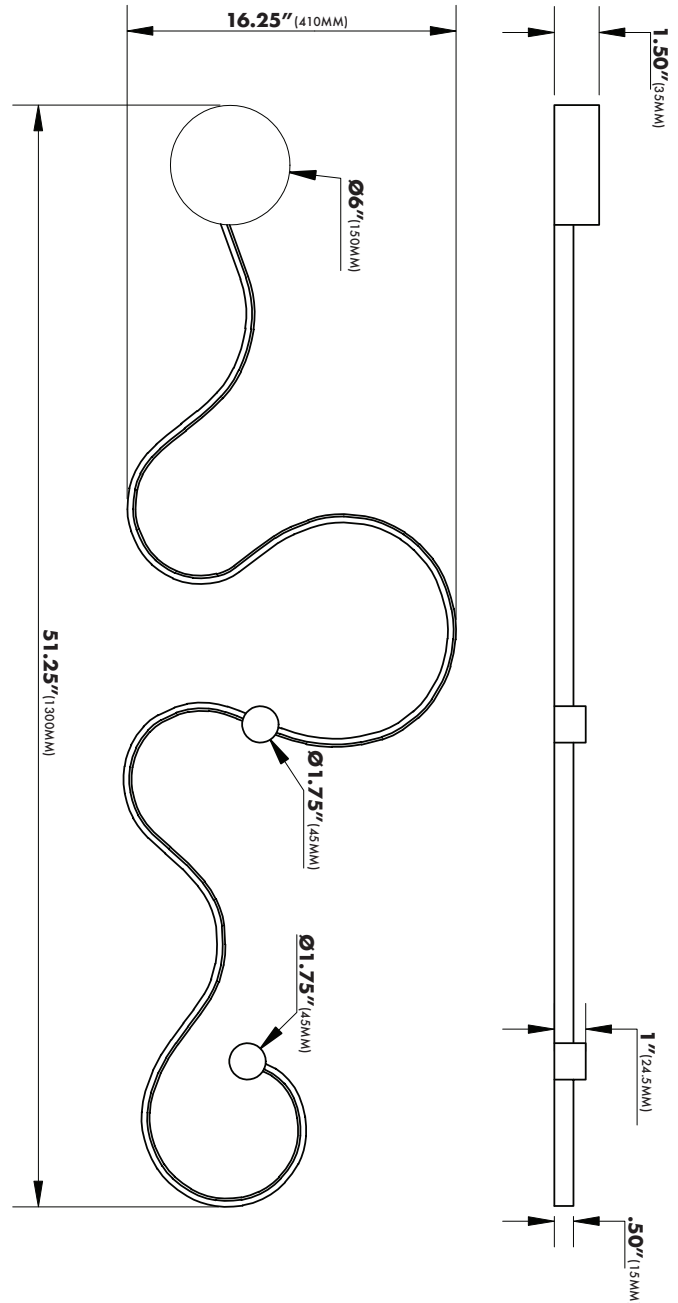

FEATURES

- Aluminum Body / Acrylic Prismatic Lens
- 1960 Lumens
- 33 Watts / 120 Volts
- 3000 Kelvin Color Temperature
- Dimmable LED (15% - 100%) with ELV - Electric Low Voltage Dimmers
- Dry Rated

TECHNOLOGIES

MODEL# VMW12460 DIMENSIONS

OVERALL: **51.25" x 16.25" x 1.50"** (1300MMx410MMx35MM)

THE MEASUREMENTS ARE ROUNDED TO THE NEAREST 1/4"

AVAILABLE FINISHES

AL

BL